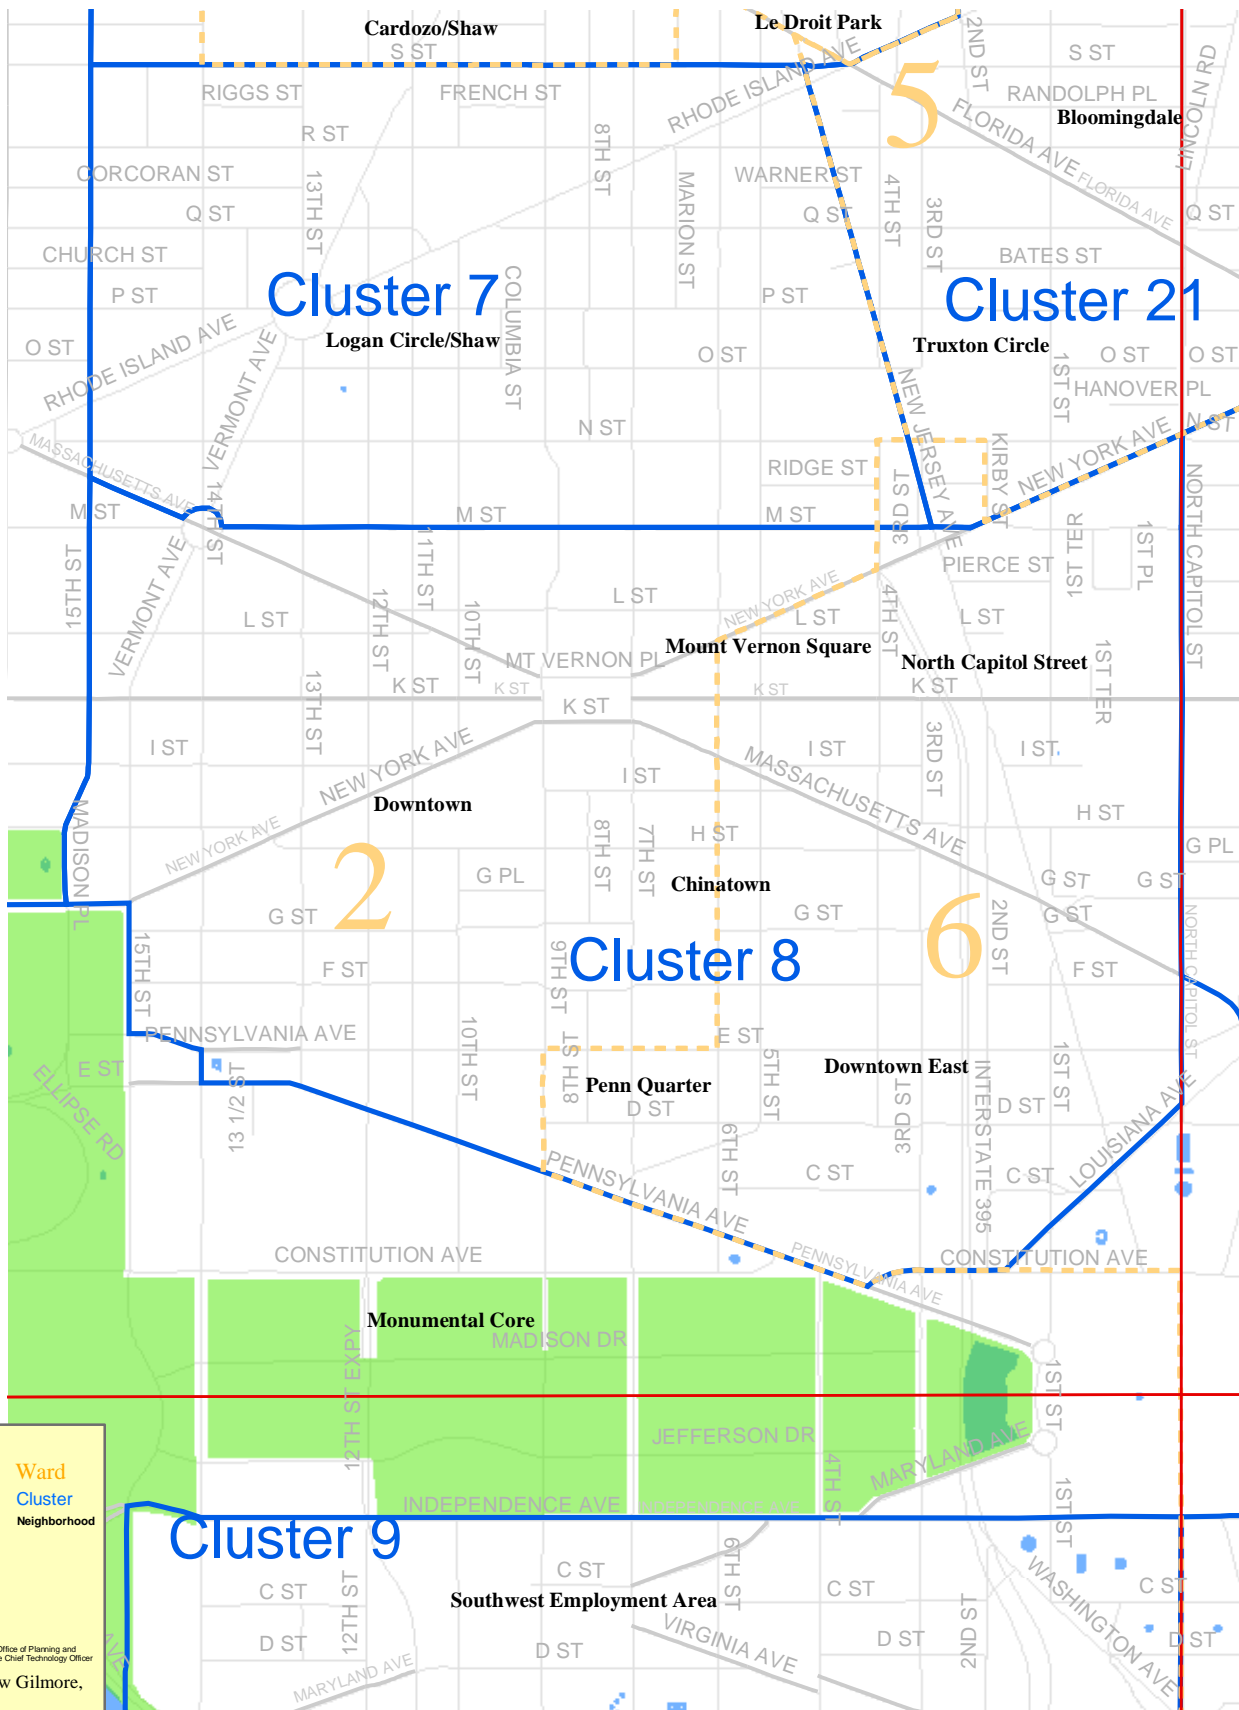

Cluster 8

Washington, D.C. Neighborhoods and Clusters

Legend

- Ward (Yellow background)
- Cluster (Blue outline)
- Neighborhood (Blue outline)

May 2003
Data from DC Office of Planning and DC Office of the Chief Technology Officer
Matthew Gilmore, H-DC