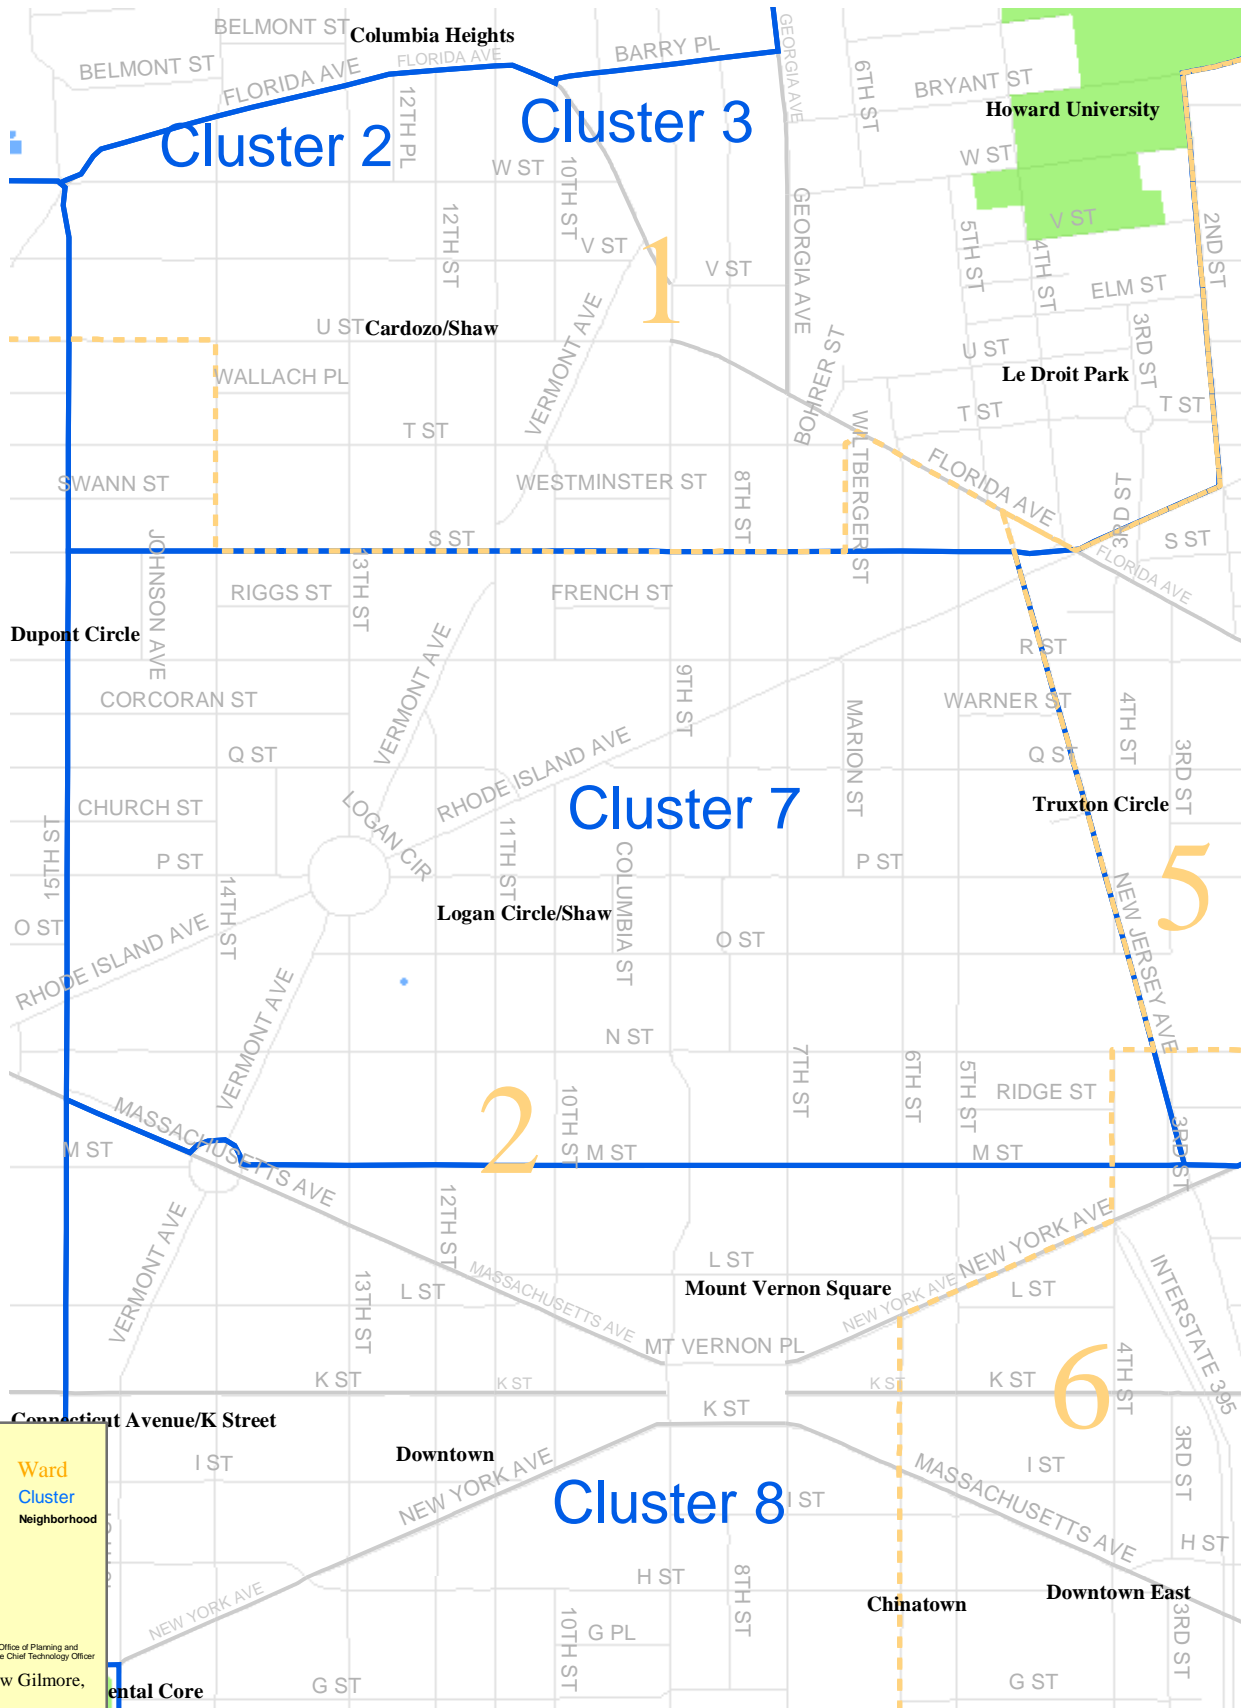

Cluster 7

Washington, D.C. Neighborhoods and Clusters

Legend

- Ward (Yellow background)
- Cluster (Blue outline)
- Neighborhood (Black outline)

May 2003
Data from DC Office of Planning and DC Office of the Chief Technology Officer
Matthew Gilmore, H-DC