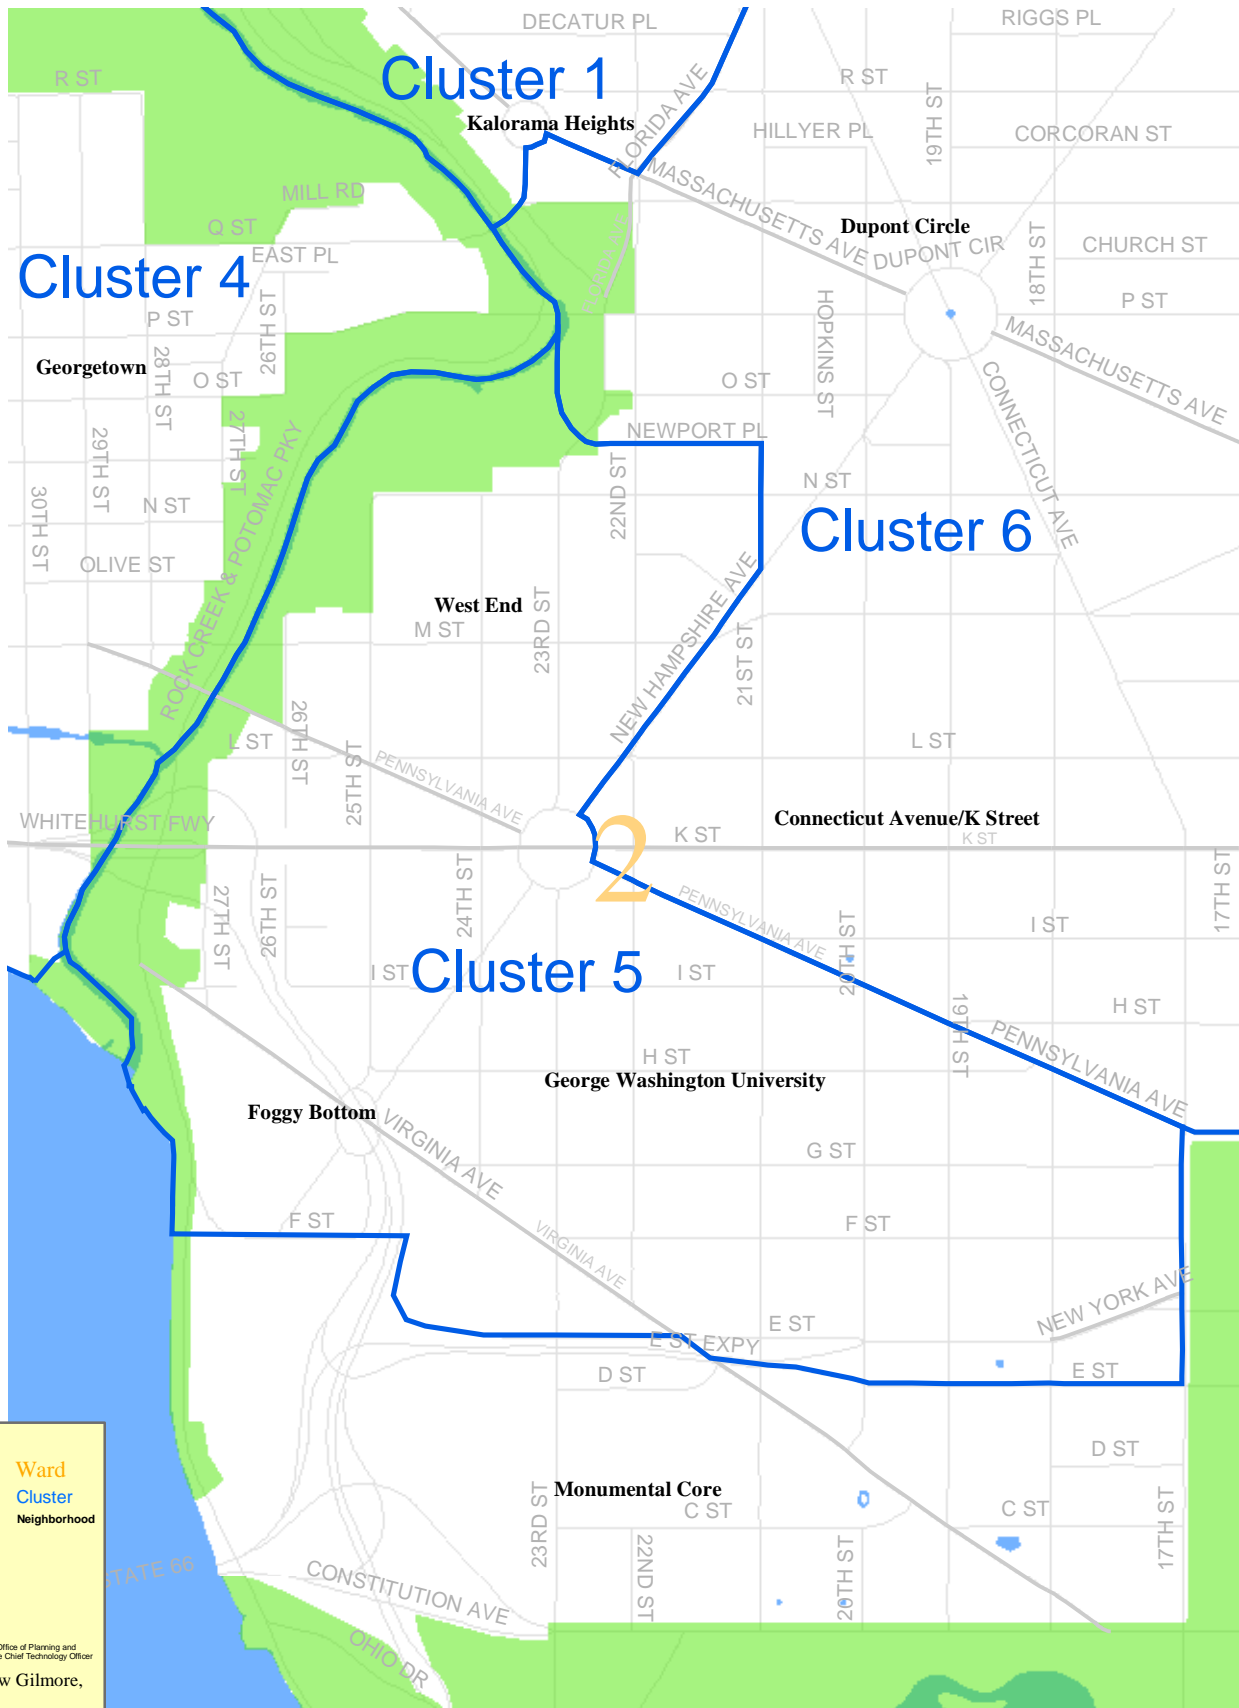

Cluster 5

Washington, D.C. Neighborhoods and Clusters

Legend

- Ward (Orange)
- Cluster (Blue)
- Neighborhood (Light Green)

May 2003
Data from DC Office of Planning and DC Office of the Chief Technology Officer
Matthew Gilmore, H-DC