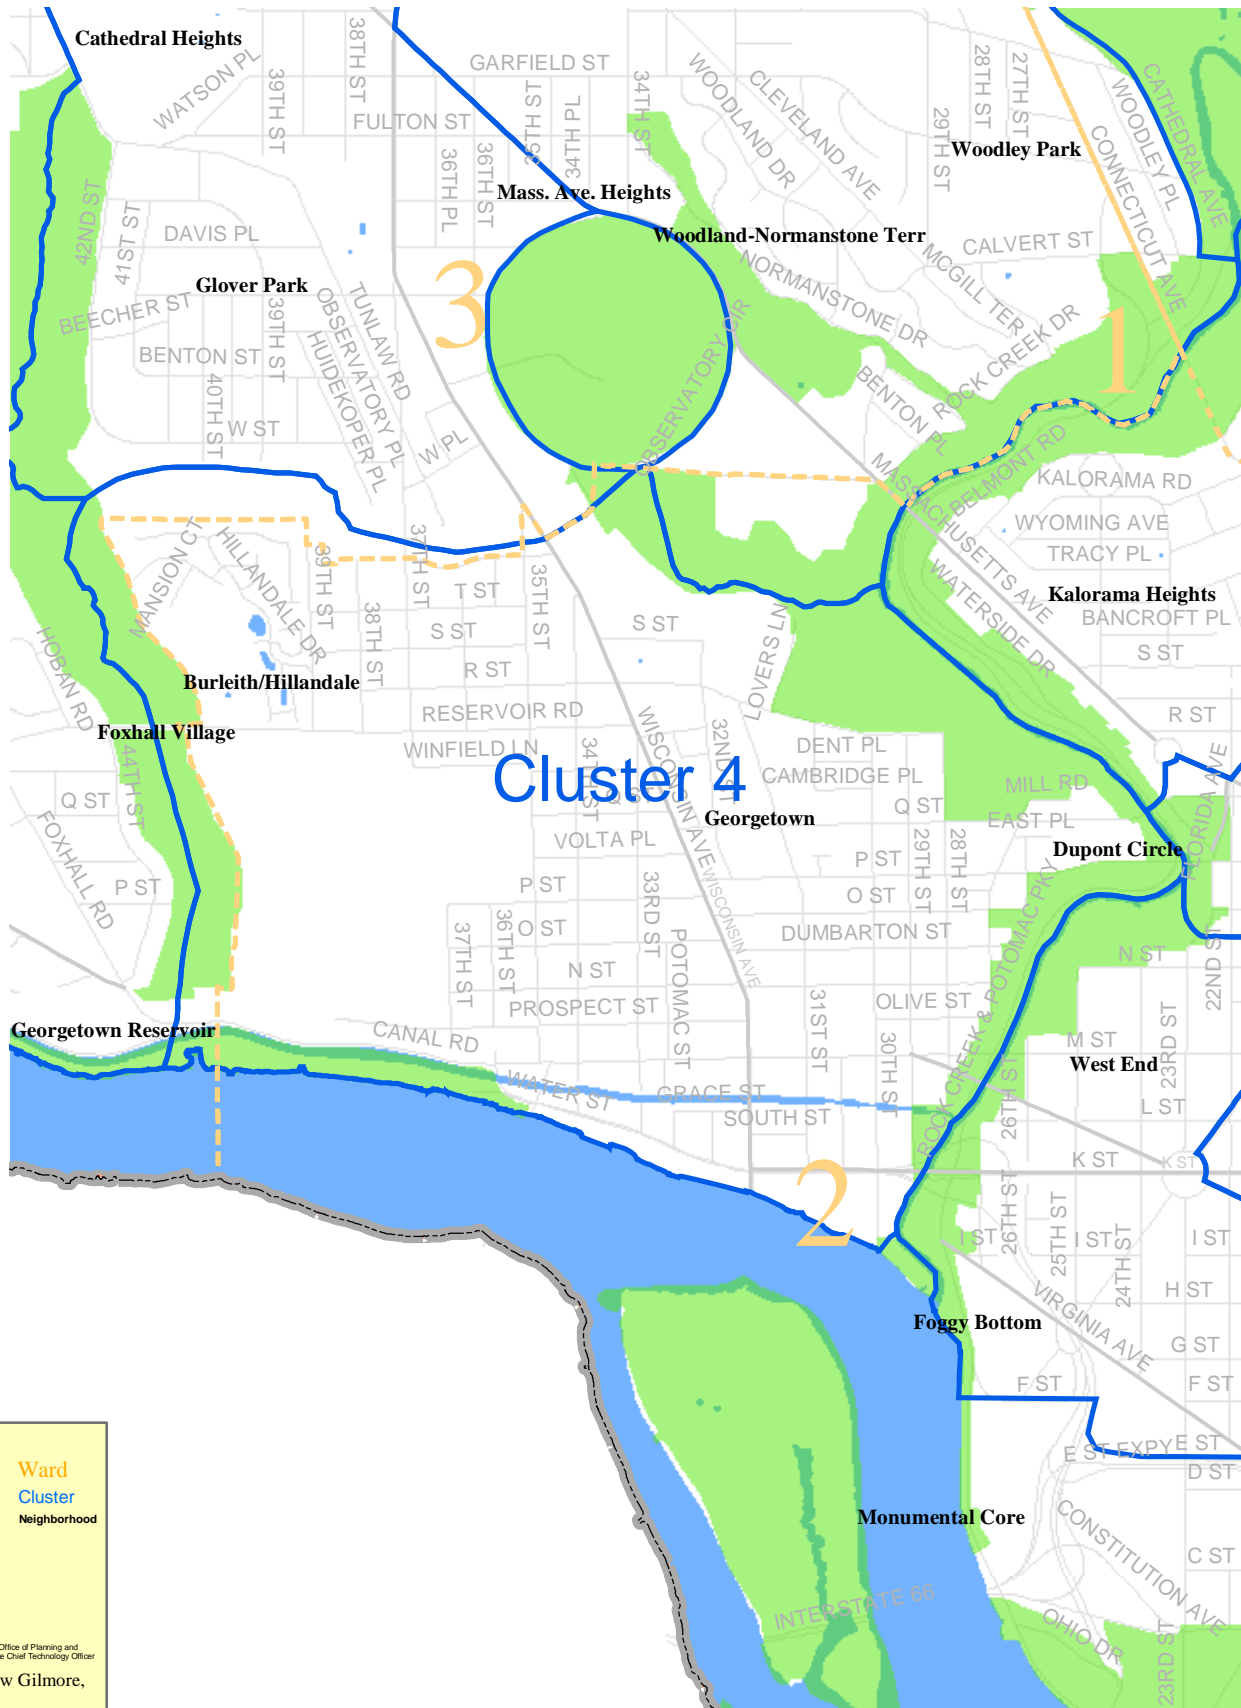

Cluster 4

Washington, D.C. Neighborhoods and Clusters

Legend

- Ward (Orange line)
- Cluster (Blue line)
- Neighborhood (Black text)

May 2003
Data from DC Office of Planning and
DC Office of the Chief Technology Officer
Matthew Gilmore,
H-DC