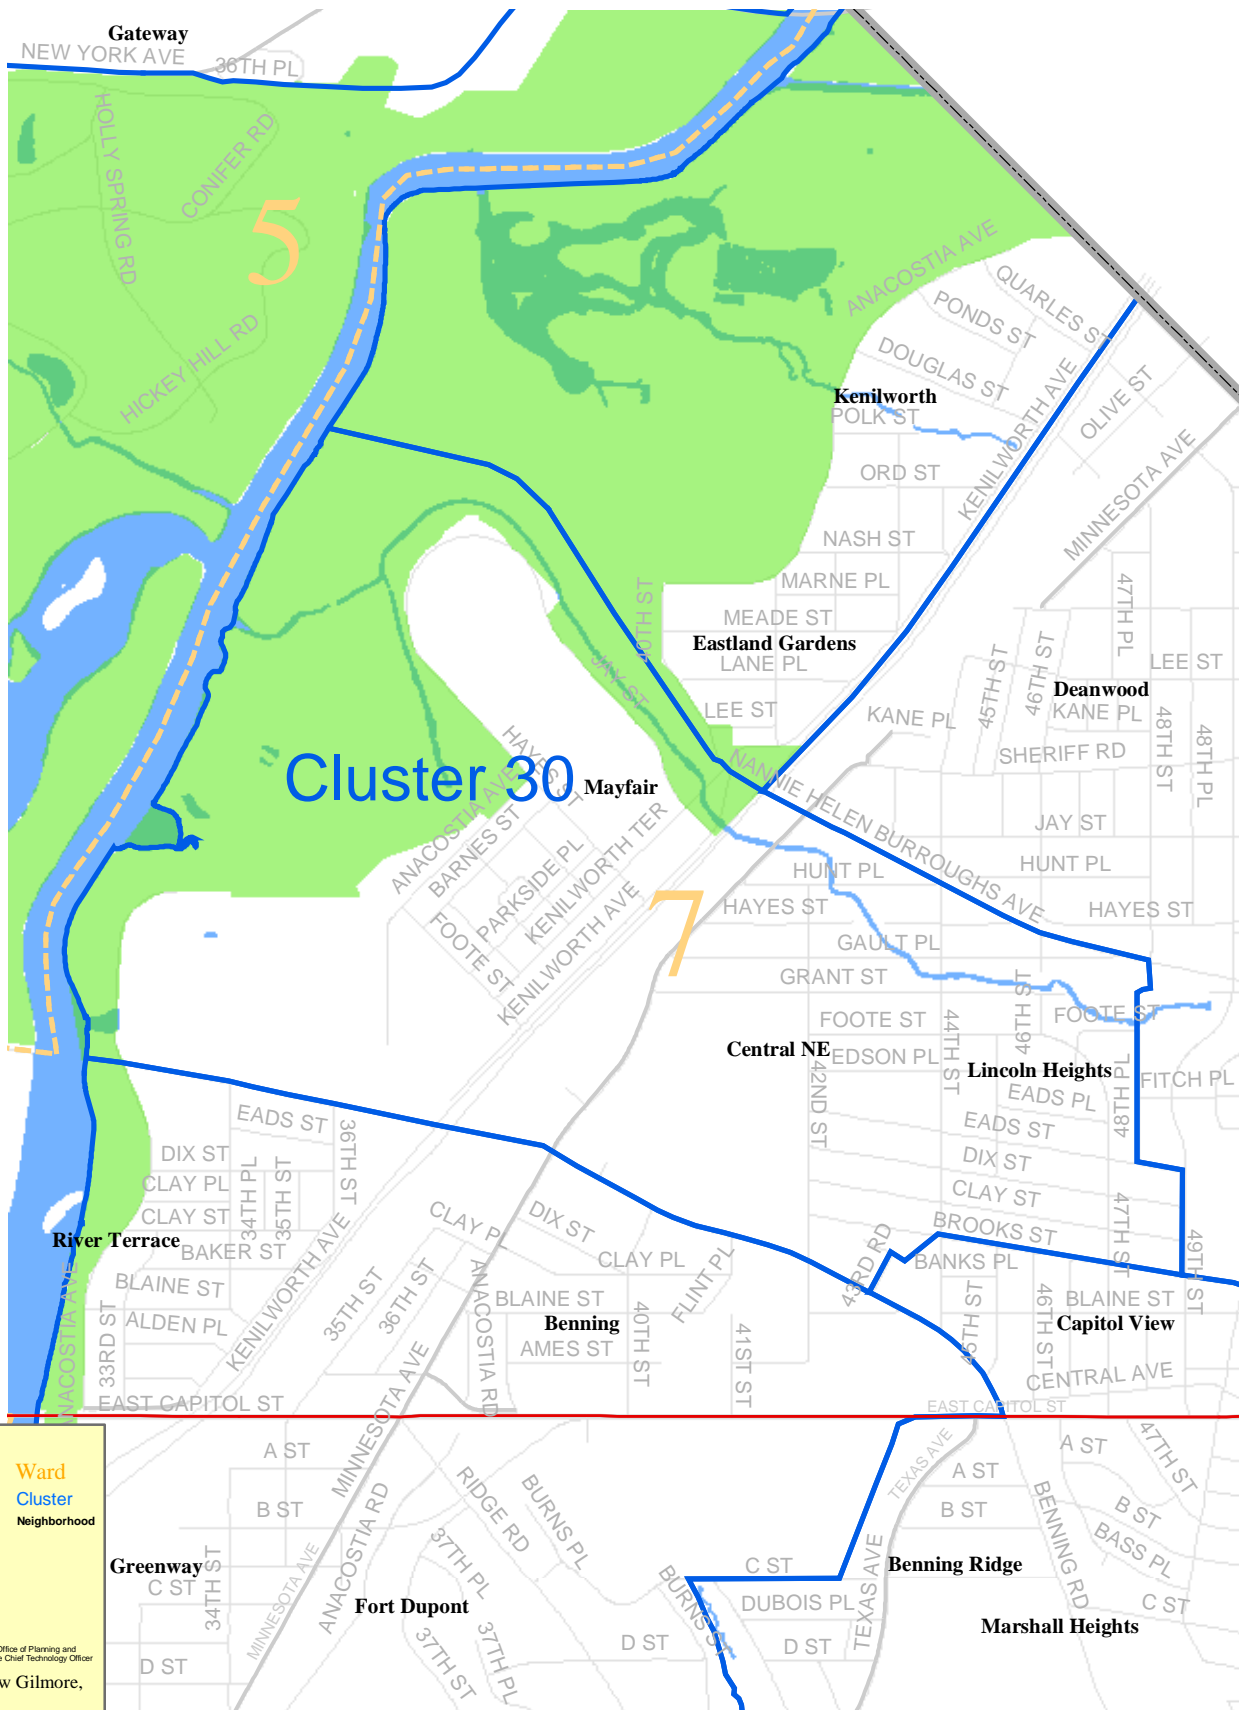

Cluster30

Washington, D.C. Neighborhoods and Clusters

May 2003

Matthew Gilmore,
H-DC