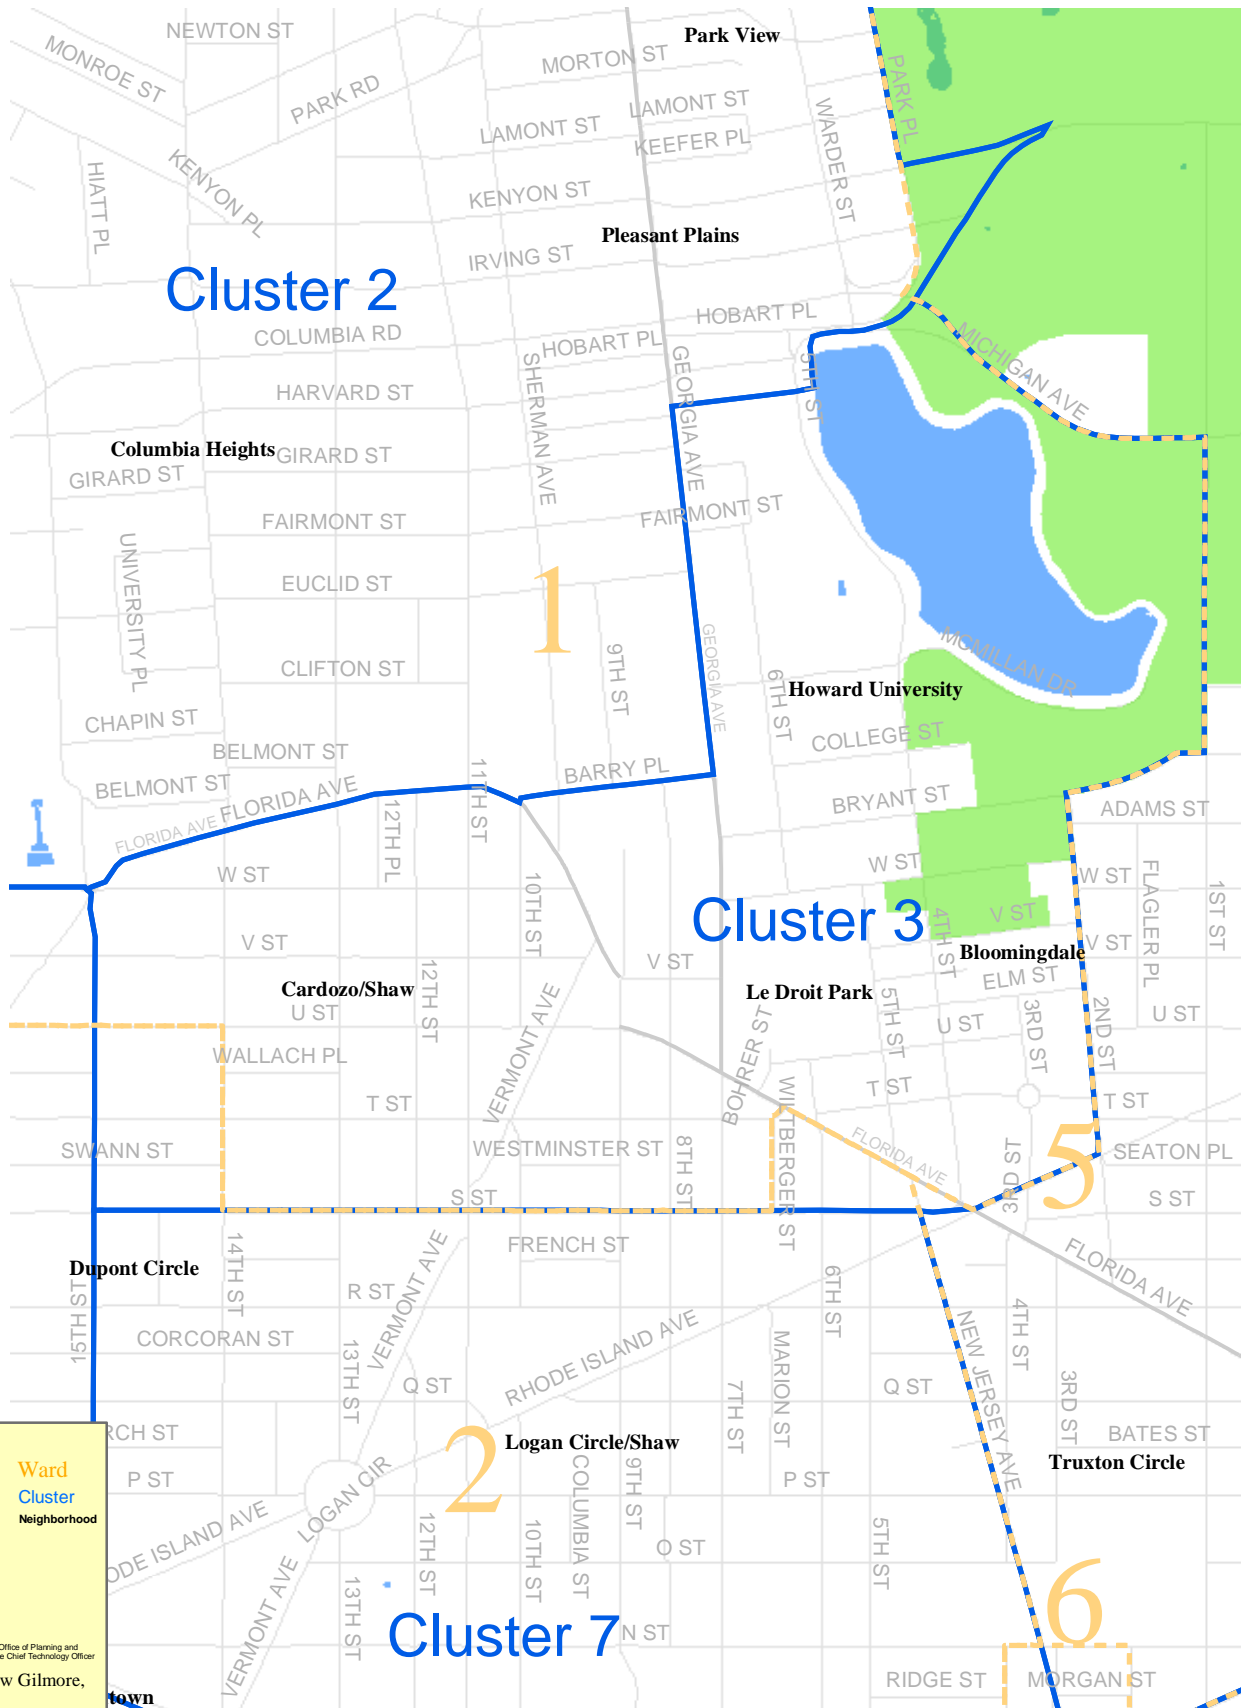

Cluster 3

Washington, D.C. Neighborhoods and Clusters

Legend

- Ward
- Cluster
- Neighborhood

May 2003
Data from DC Office of Planning and DC Office of the Chief Technology Officer
Matthew Gilmore, H-DC