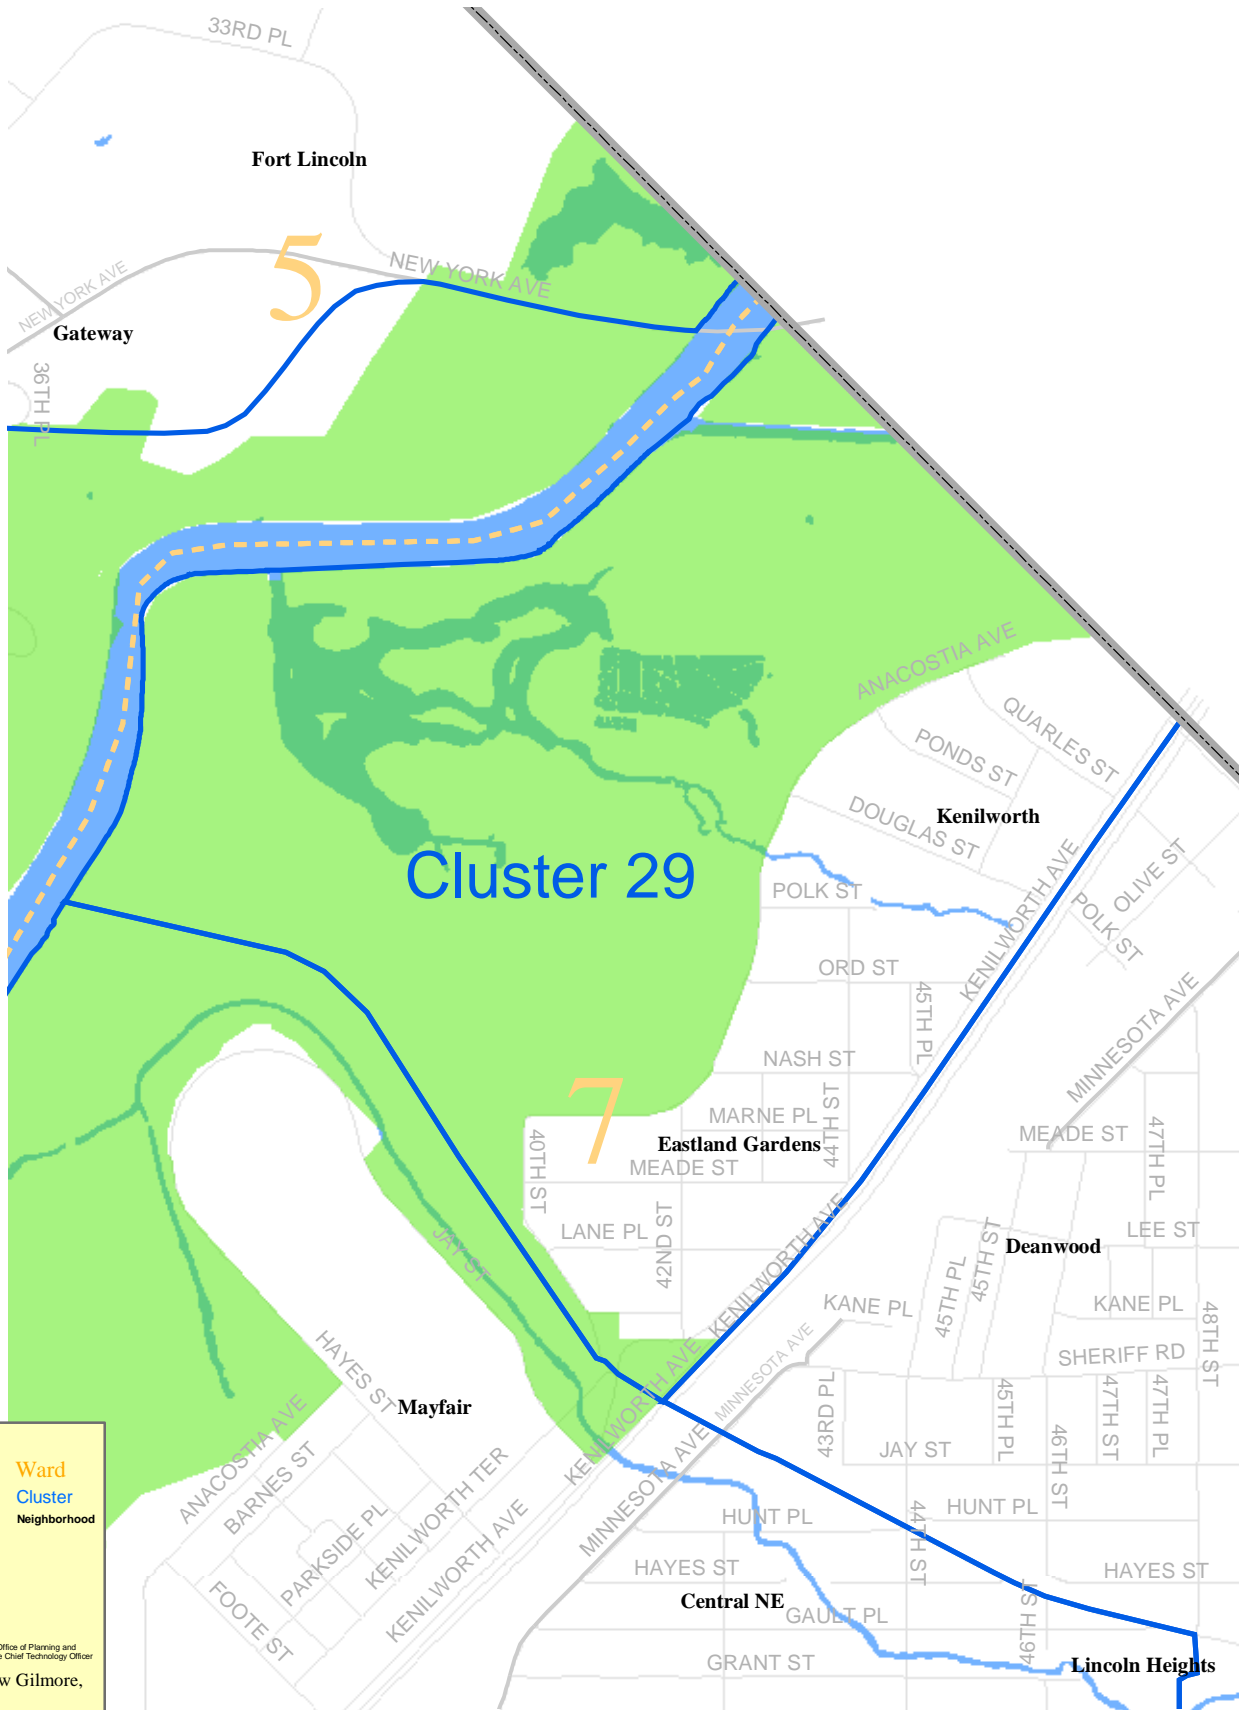

Cluster29

Washington, D.C. Neighborhoods and Clusters

Ward
Cluster
Neighborhood

May 2003
Data from DC Office of Planning and
DC Office of the Chief Technology Officer
Matthew Gilmore,
H-DC