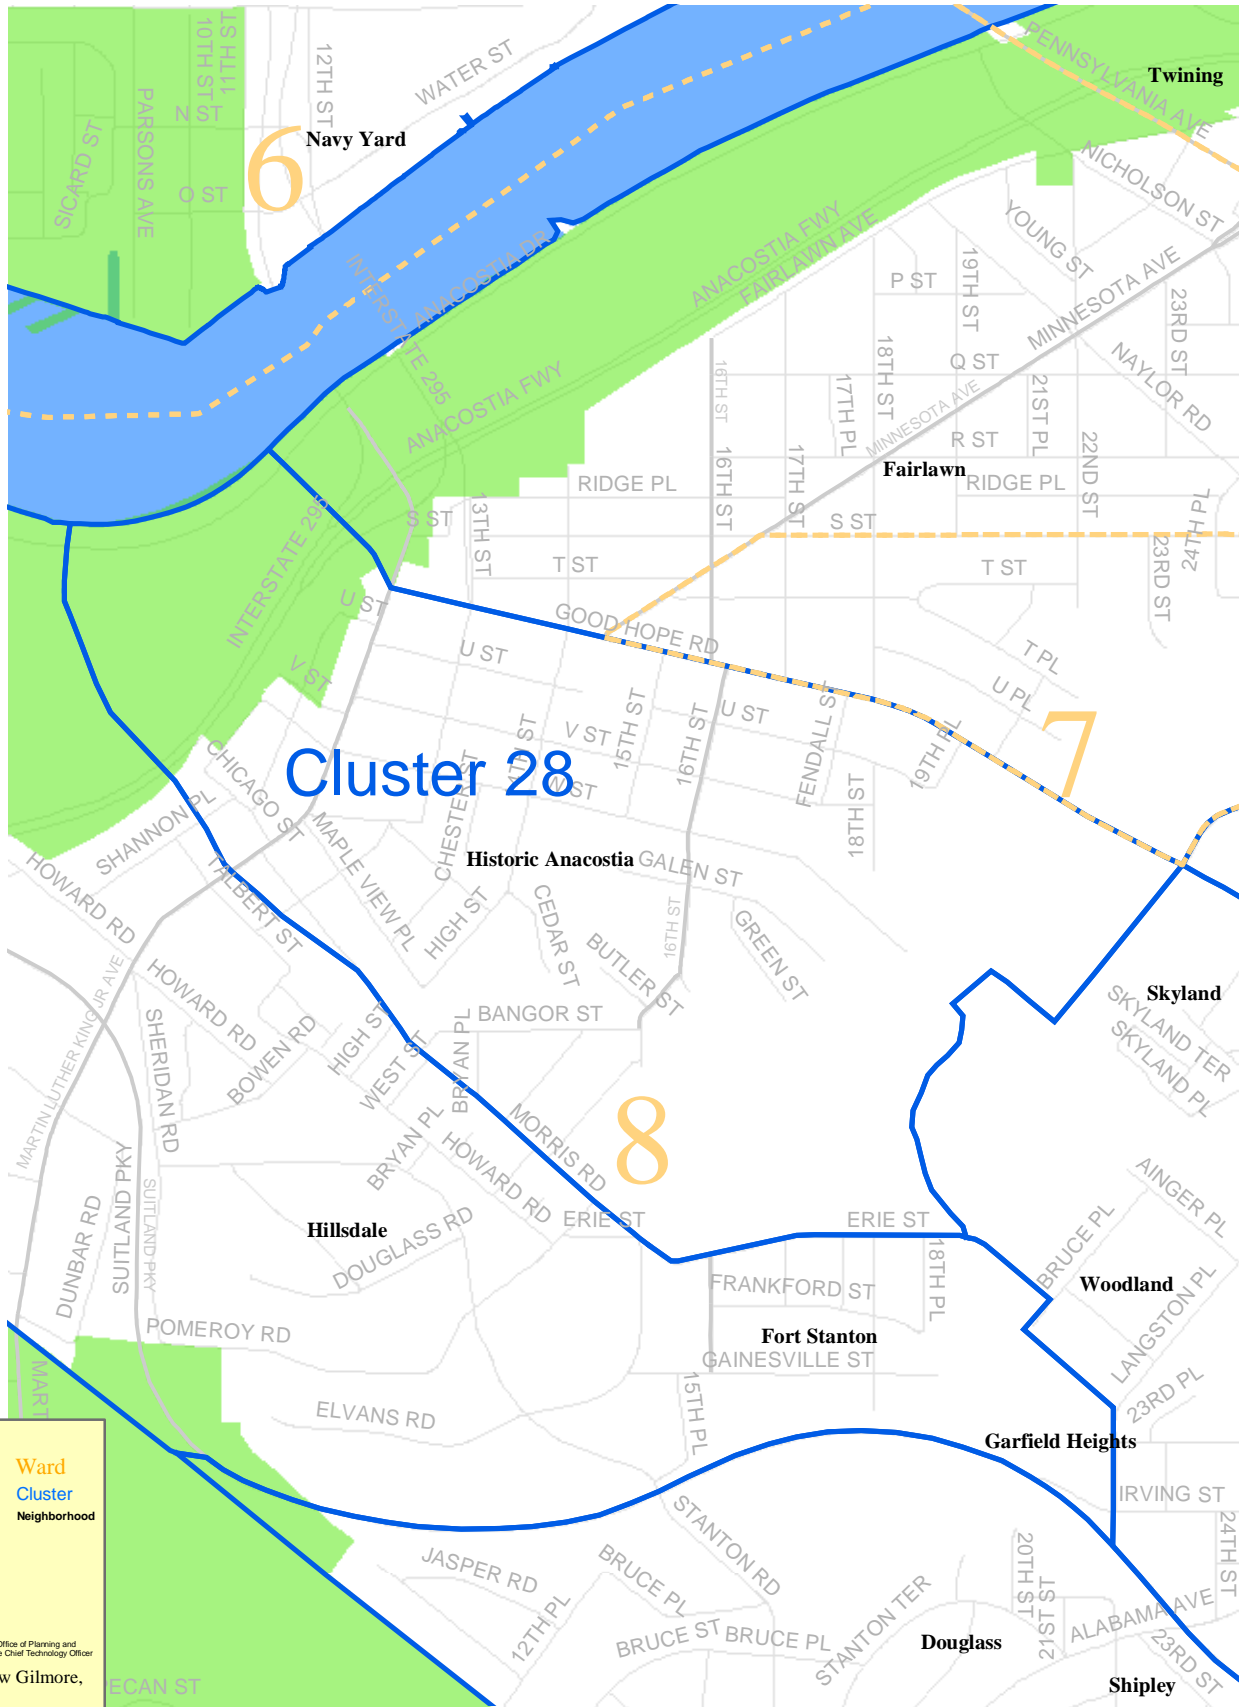

Cluster28

Washington, D.C. Neighborhoods and Clusters

Legend

- Ward (Orange outline)
- Cluster (Blue outline)
- Neighborhood (Green fill)

May 2003
Data from DC Office of Planning and DC Office of the Chief Technology Officer
Matthew Gilmore, H-DC