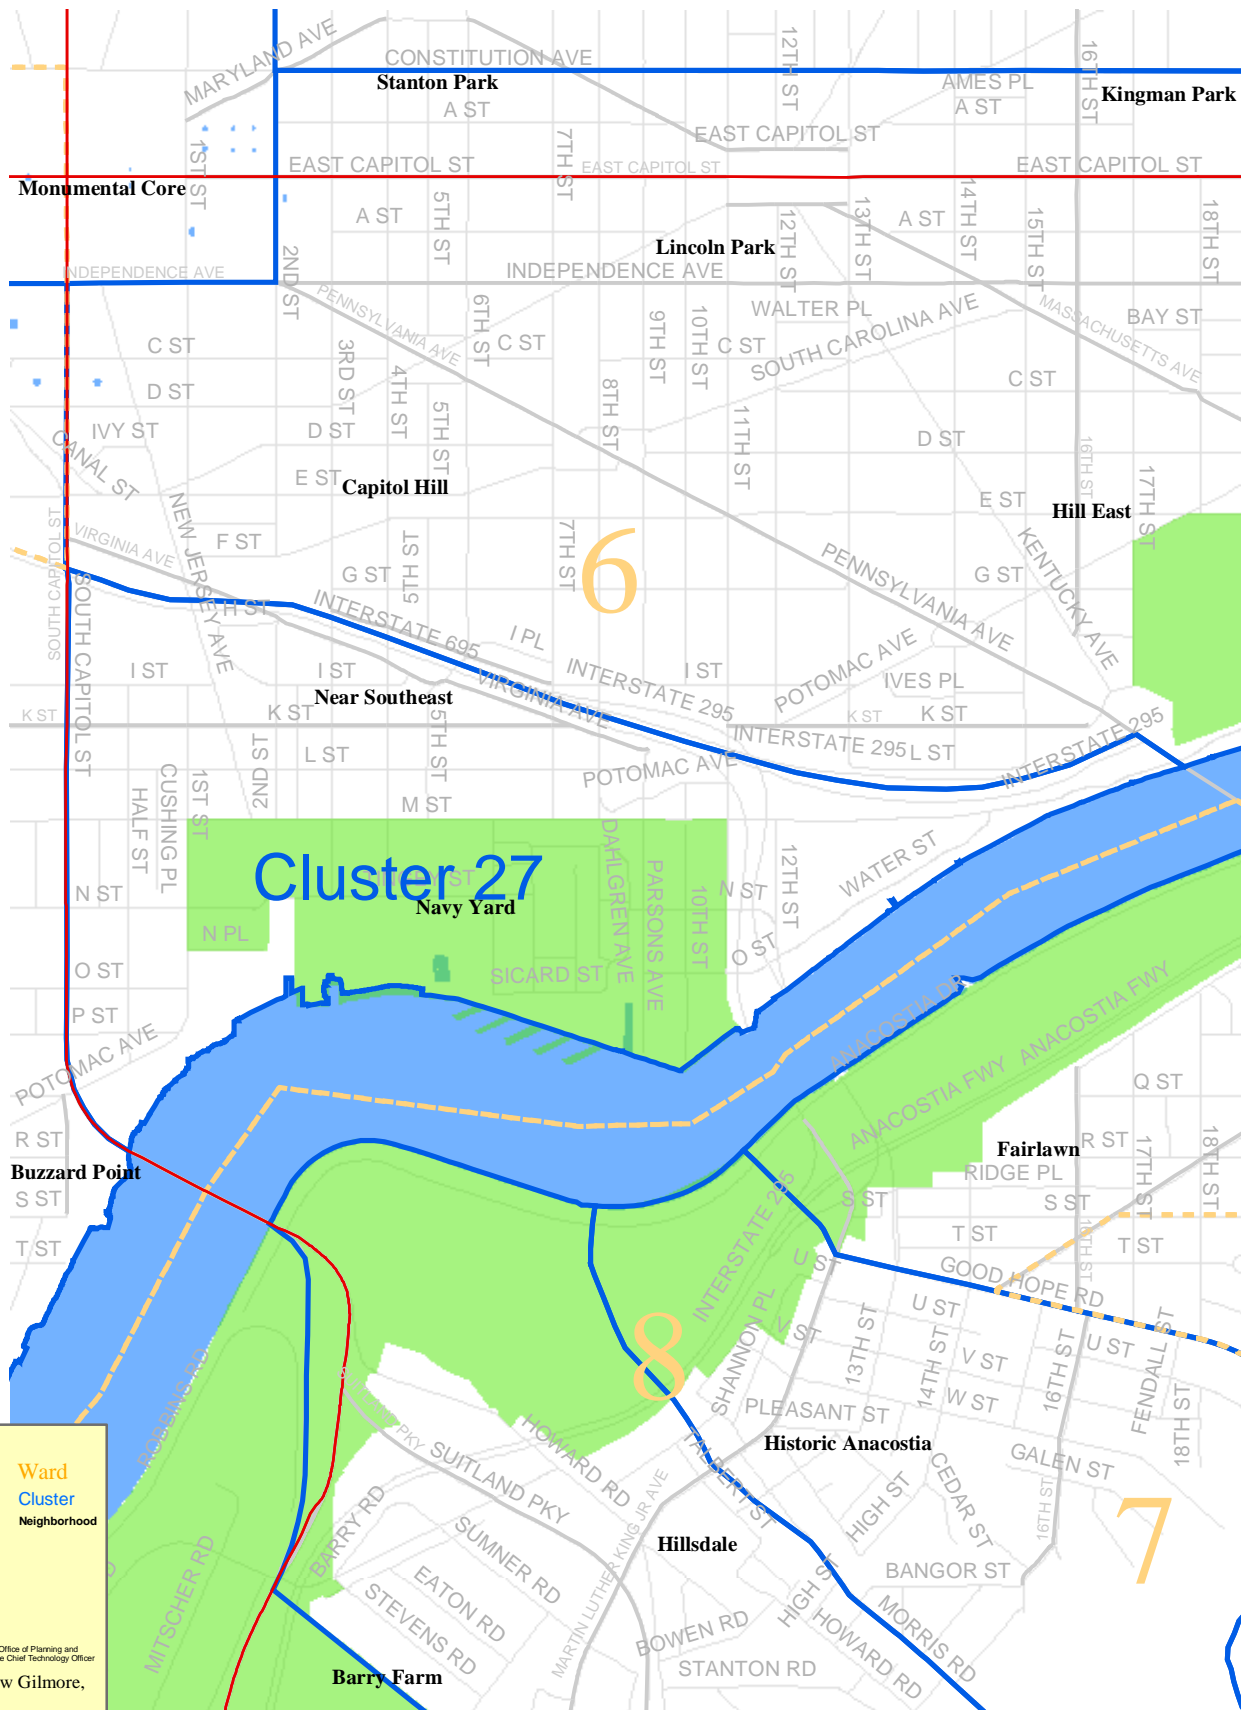

Cluster27

Washington, D.C. Neighborhoods and Clusters

Ward
Cluster
Neighborhood

May 2003
Data from DC Office of Planning and
DC Office of the Chief Technology Officer
Matthew Gilmore,
H-DC