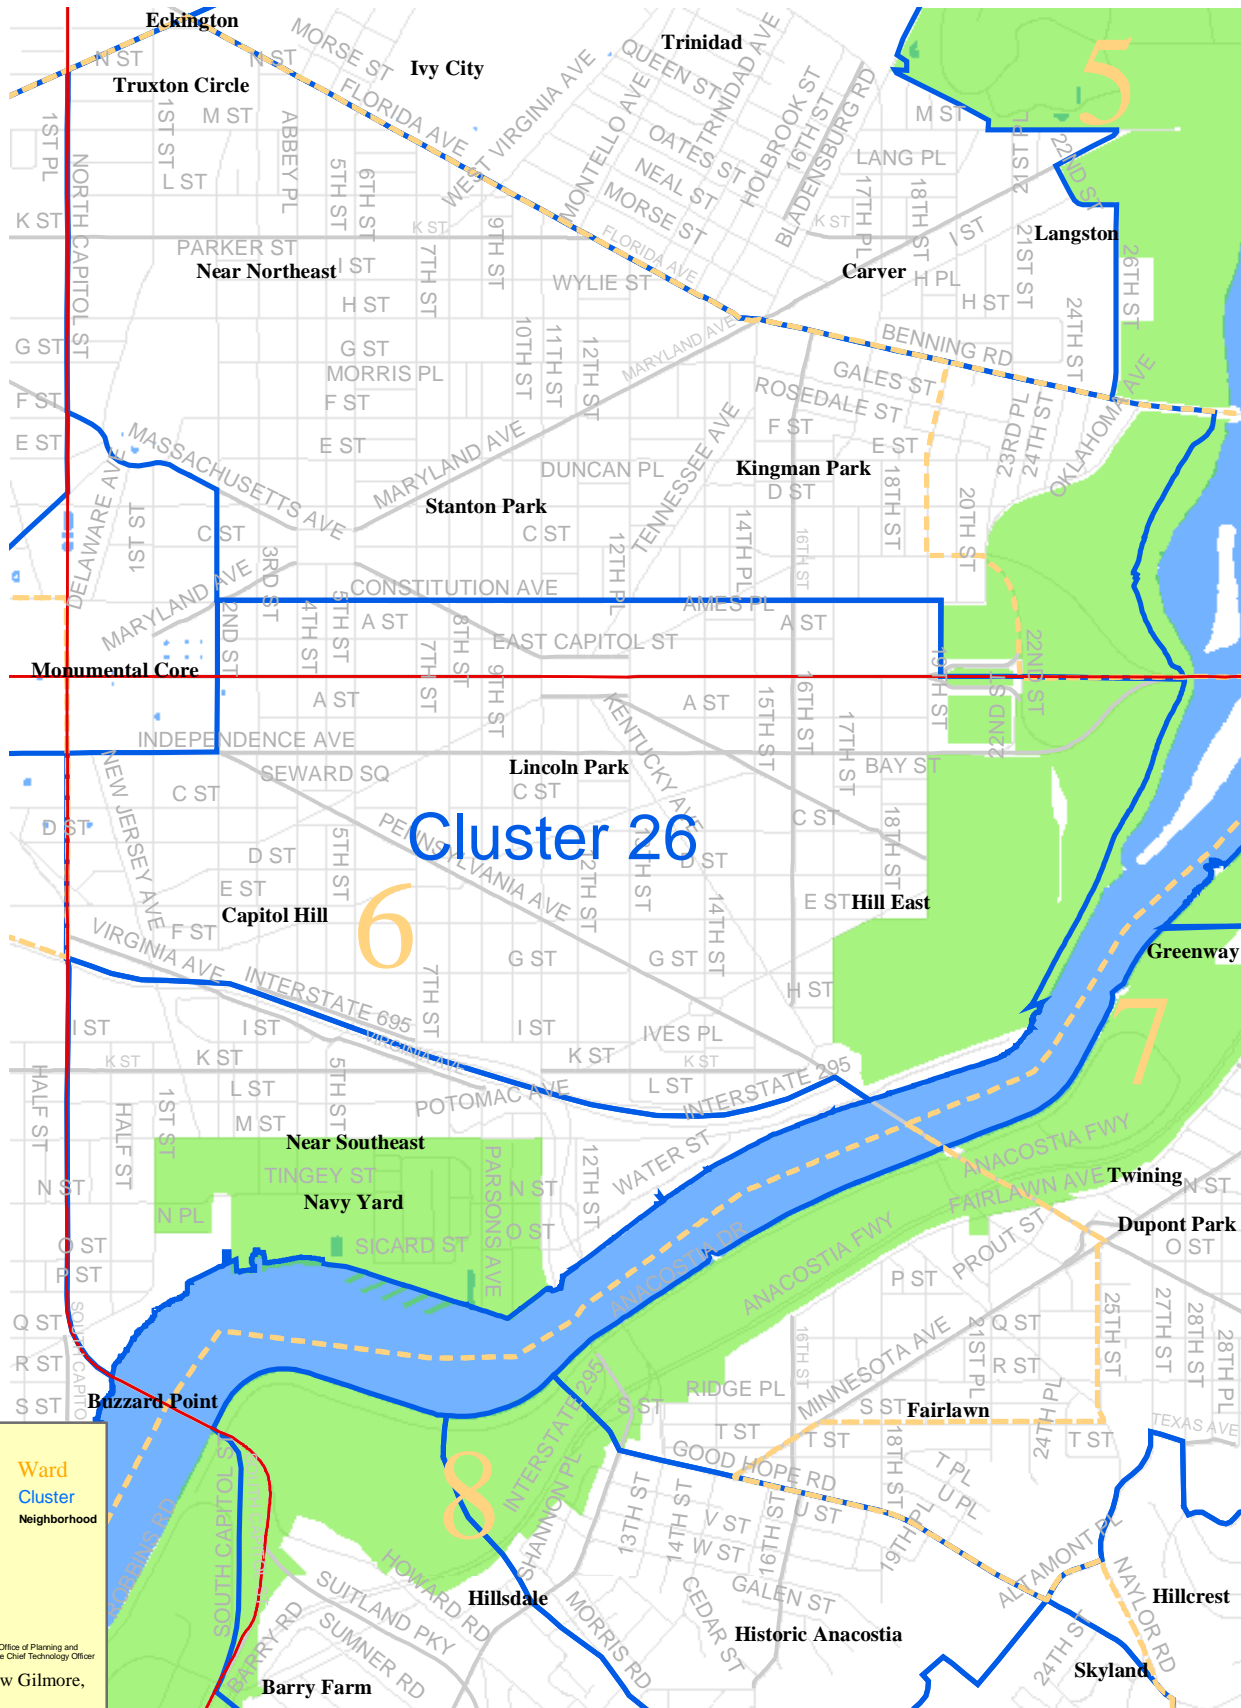

Cluster 26

Washington, D.C. Neighborhoods and Clusters

May 2003
Data from DC Office of Planning and
DC Office of the Chief Technology Officer
Matthew Gilmore,
H-DC