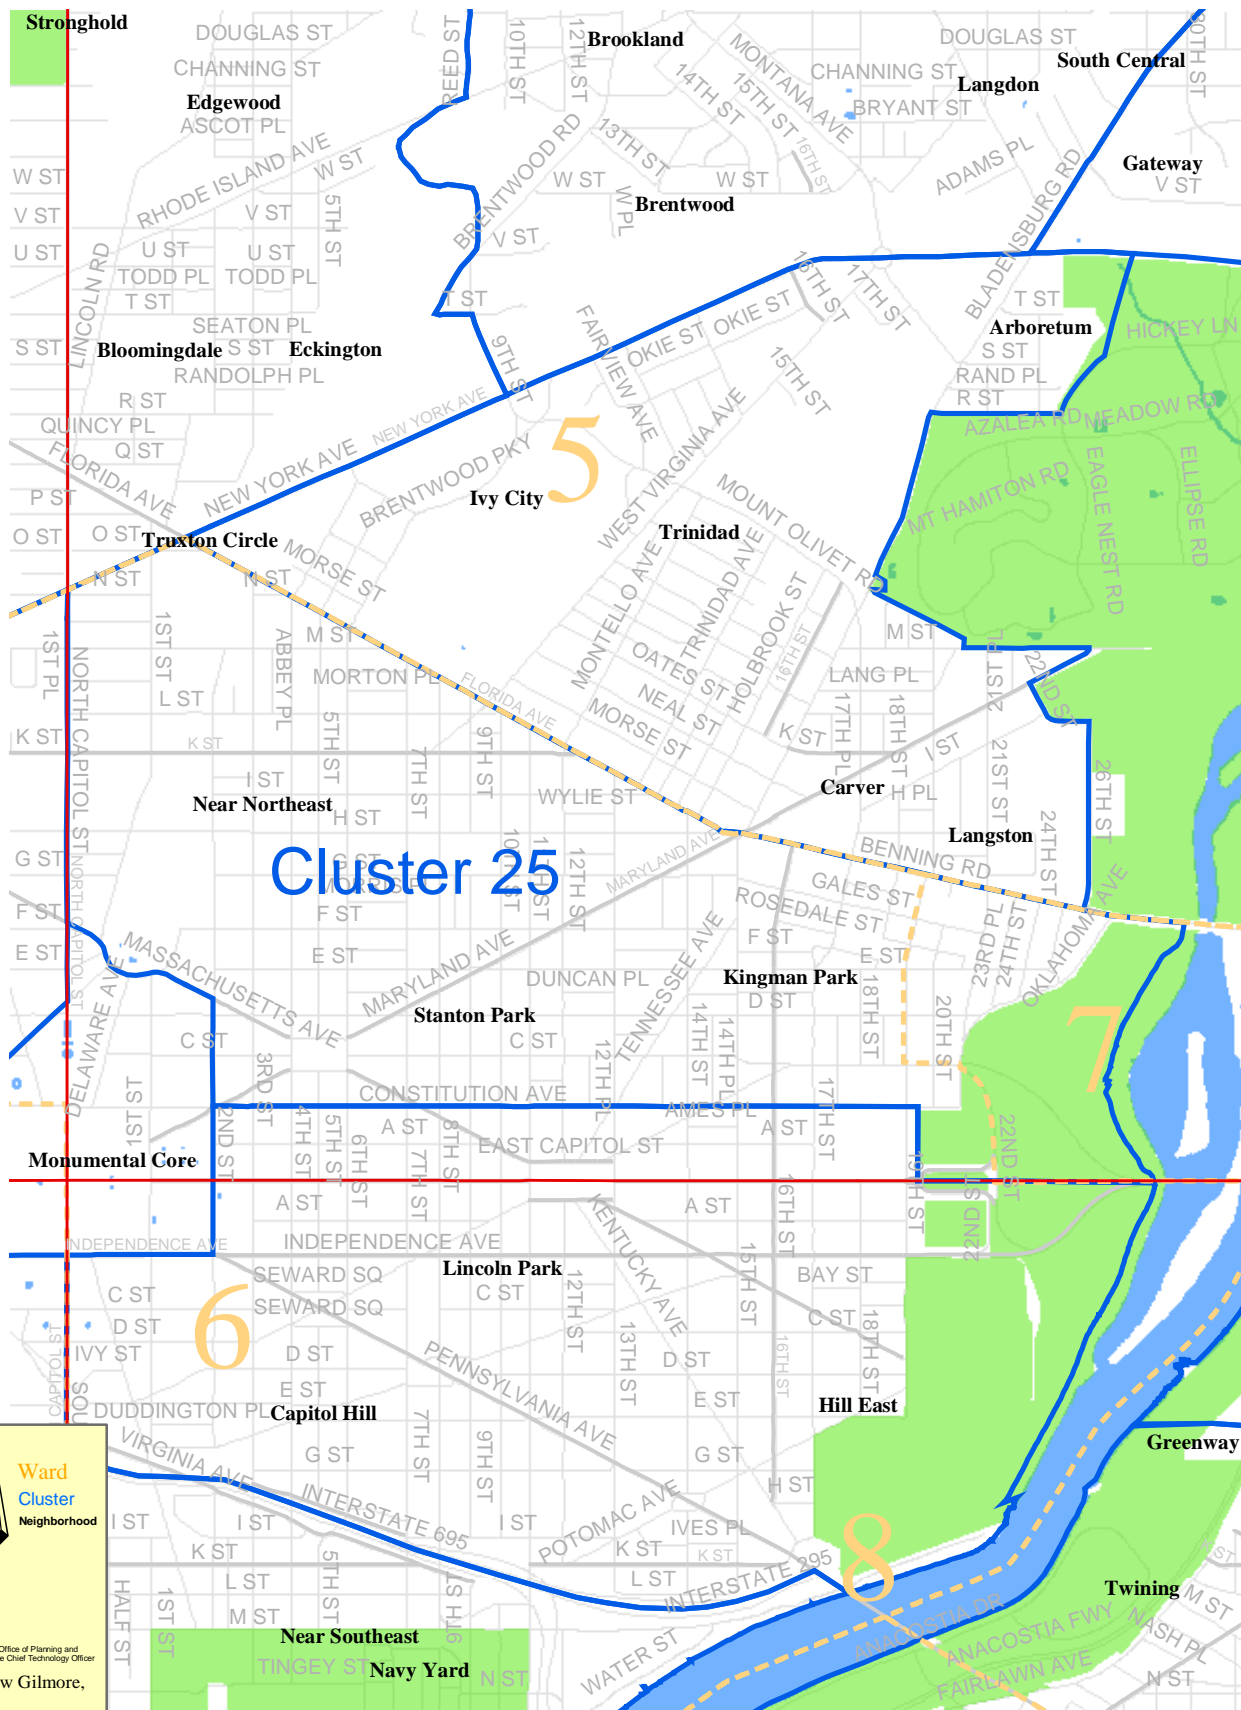

Cluster25

Washington, D.C. Neighborhoods and Clusters

Legend

- Ward (Yellow background)
- Cluster (Blue outline)
- Neighborhood (Green background)

May 2003
Data from DC Office of Planning and DC Office of the Chief Technology Officer
Matthew Gilmore, H-DC