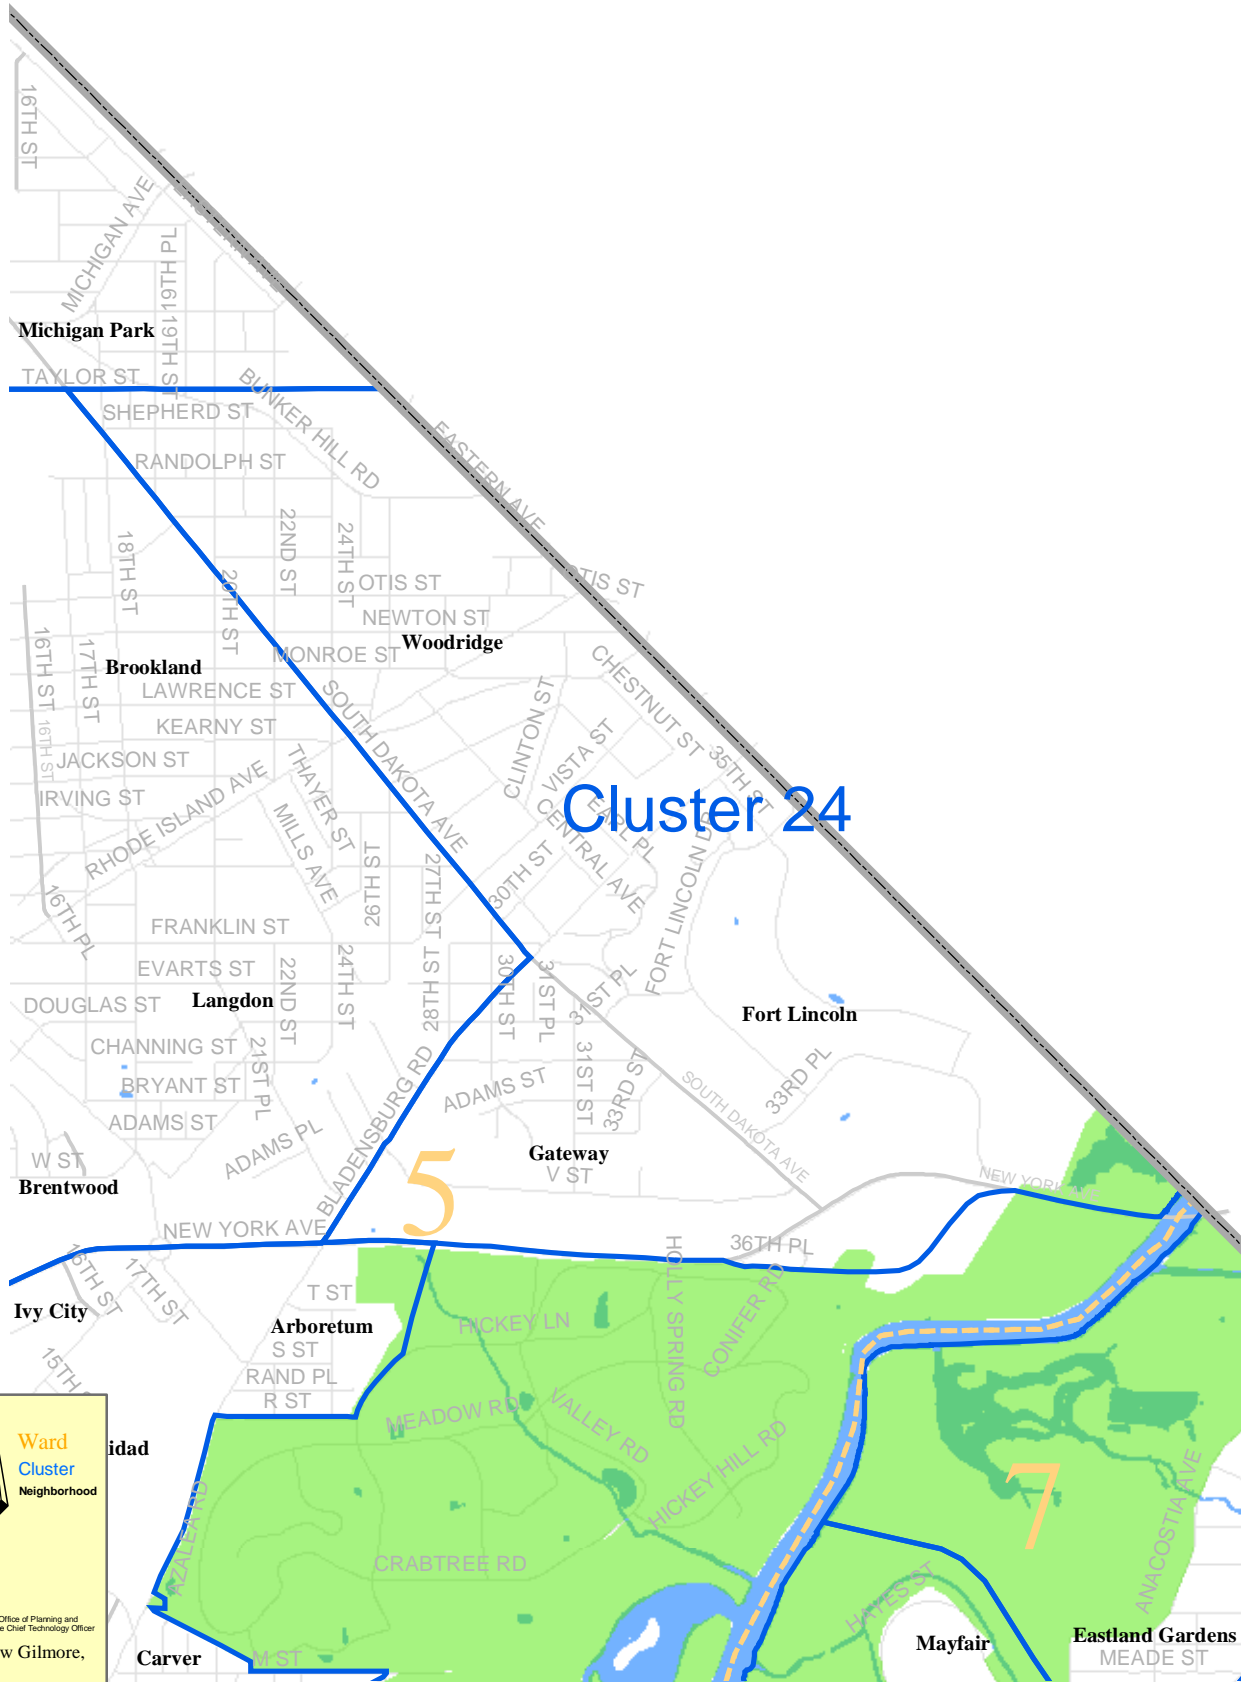

Cluster24

Washington, D.C. Neighborhoods and Clusters

Ward

Cluster

Neighborhood

May 2003
Data from DC Office of Planning and
DC Office of the Chief Technology Officer
Matthew Gilmore,
H-DC