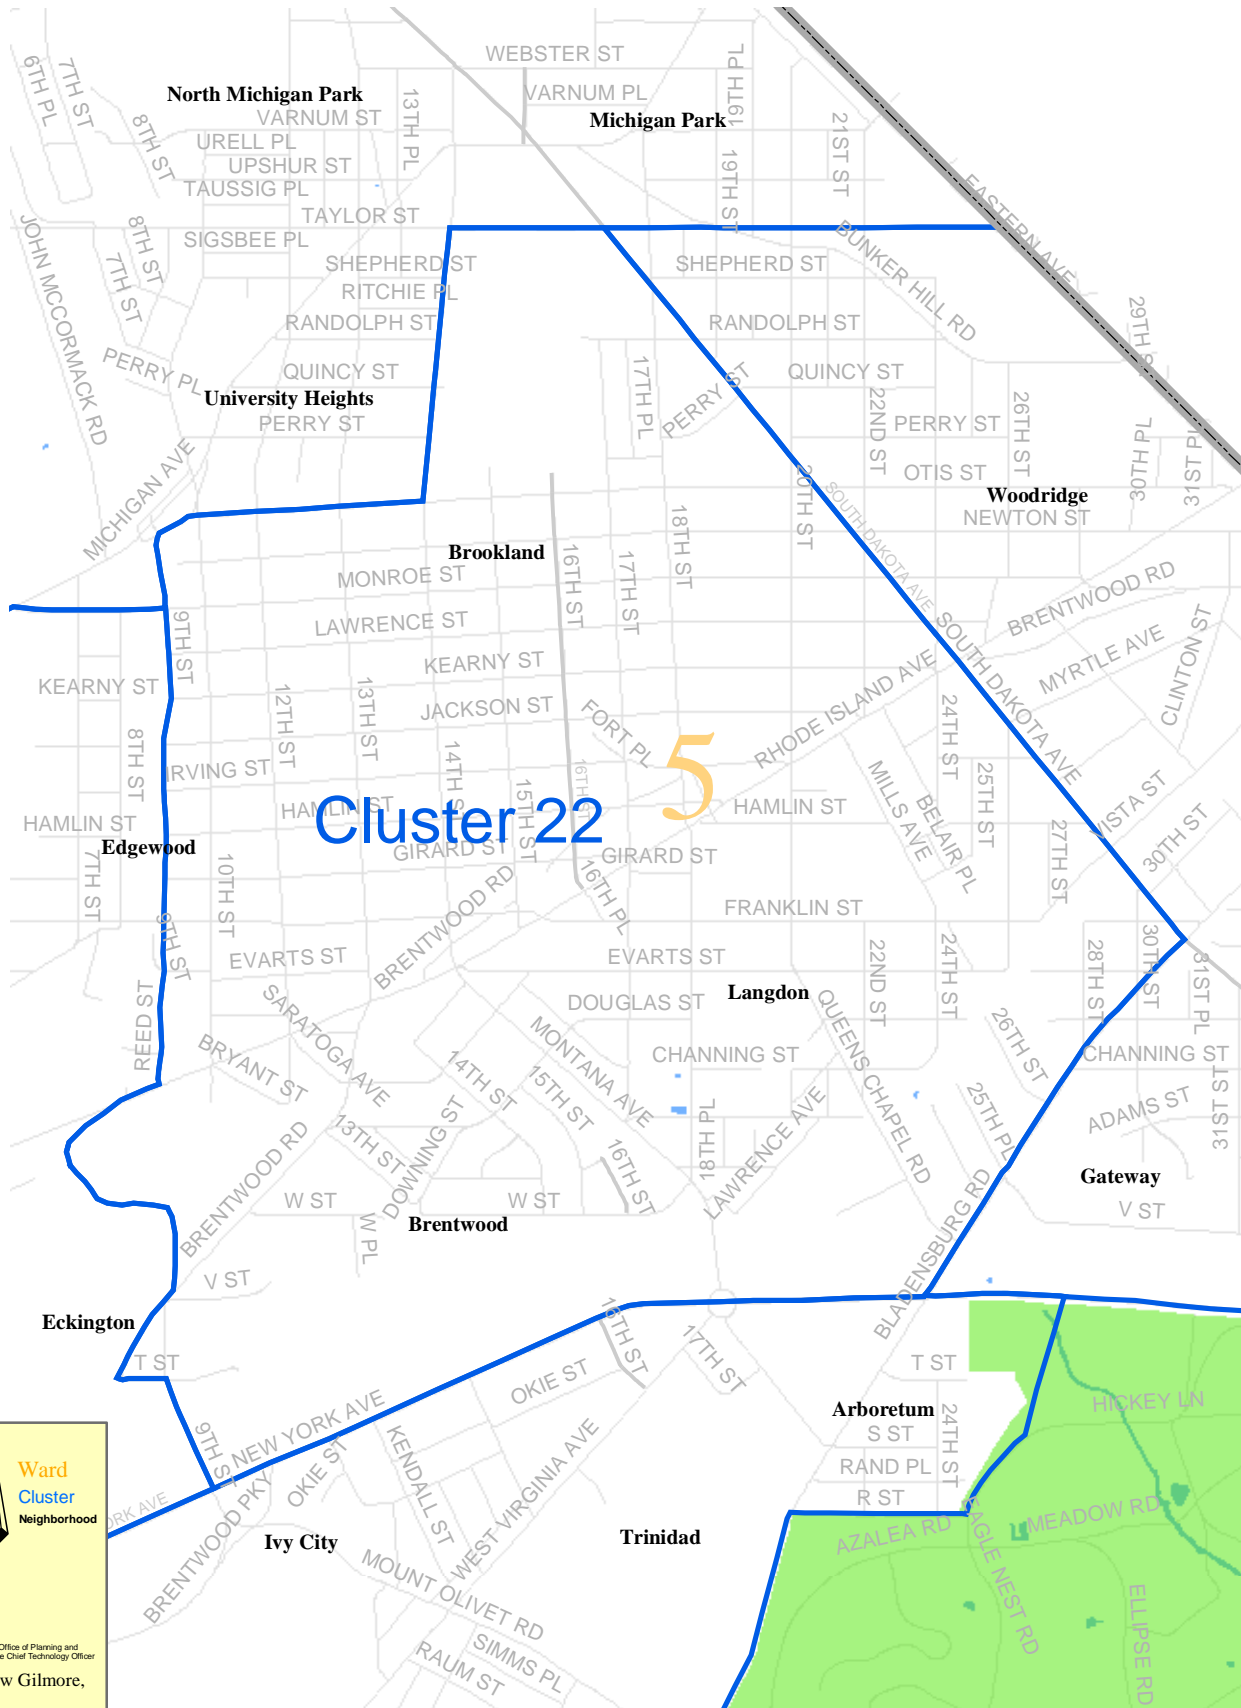

Cluster22

Washington, D.C. Neighborhoods and Clusters

May 2003
Data from DC Office of Planning and
DC Office of the Chief Technology Officer
Matthew Gilmore,
H-DC