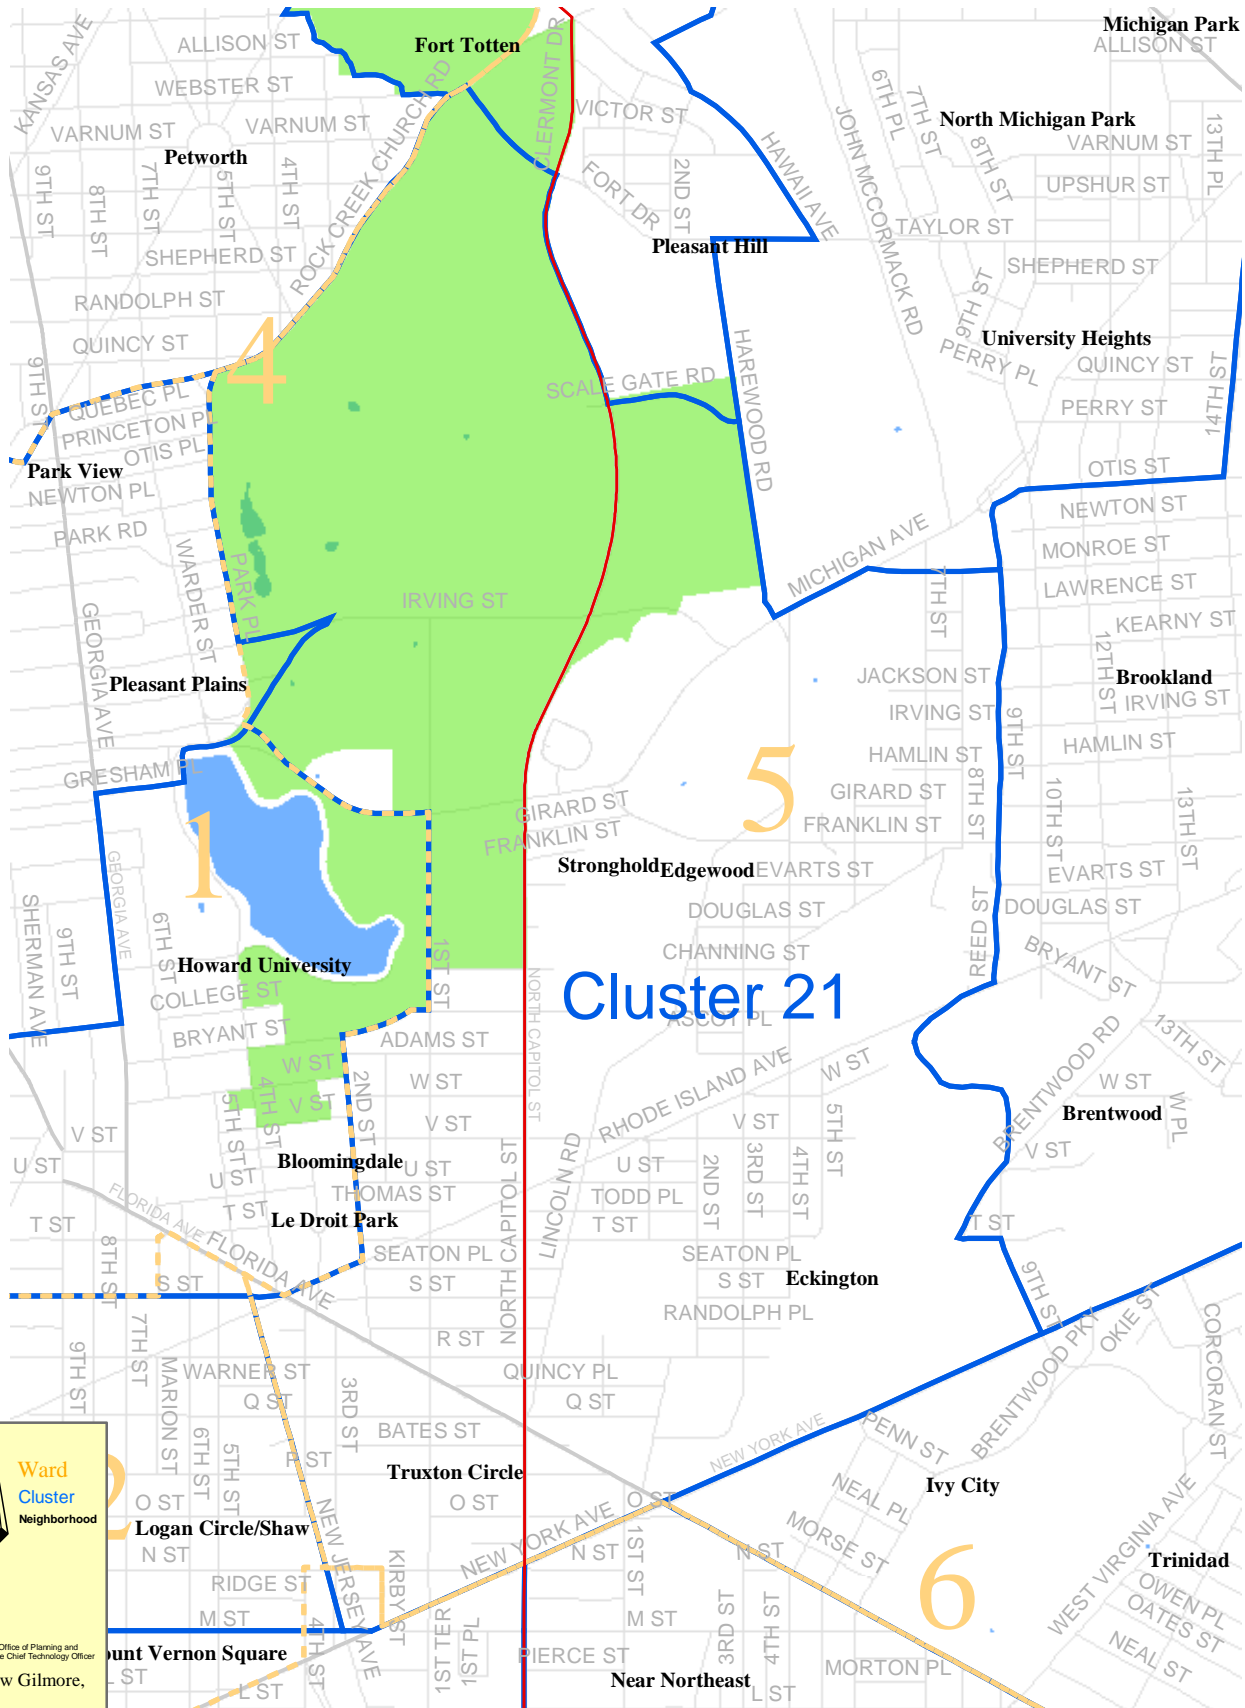

Cluster 21

Washington, D.C. Neighborhoods and Clusters

Ward
Cluster
Neighborhood

May 2003
Data from DC Office of Planning and
DC Office of the Chief Technology Officer
Matthew Gilmore,
H-DC