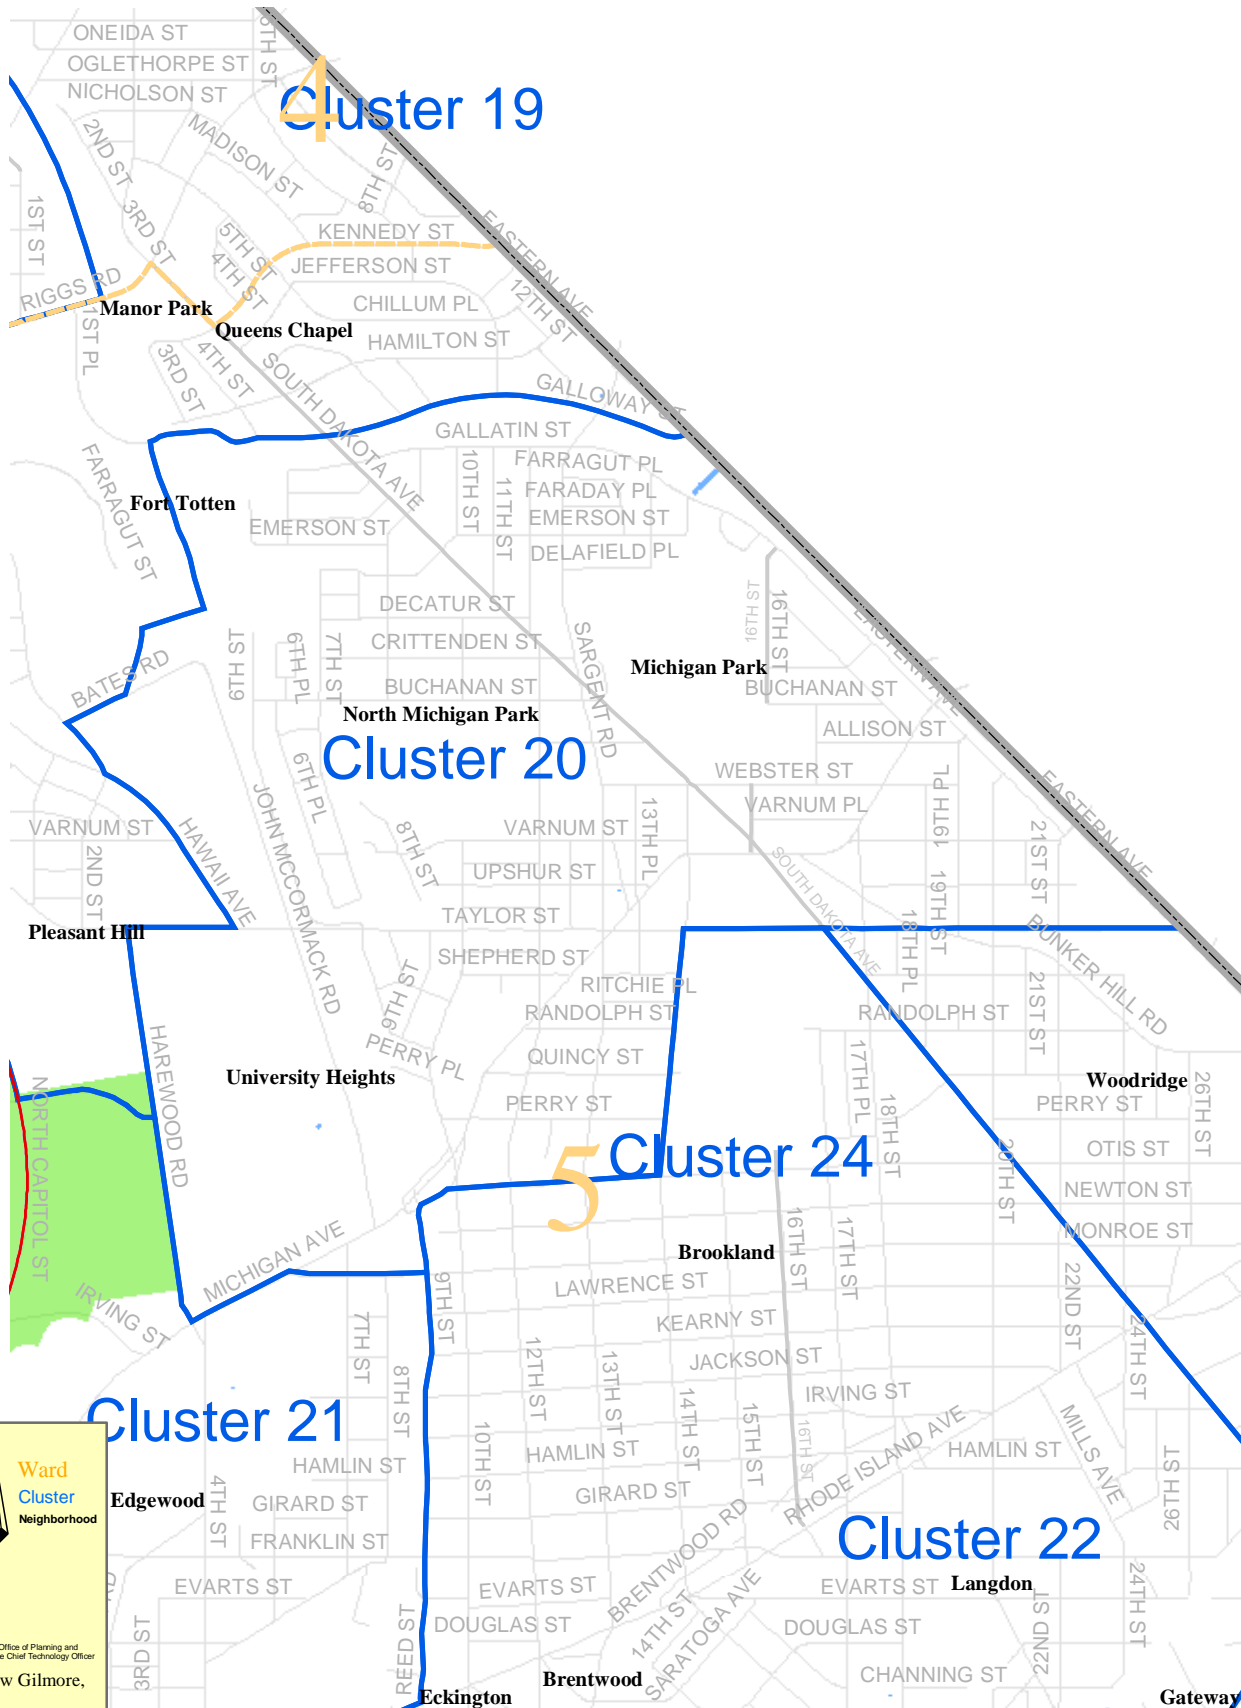

Cluster 20

Washington, D.C. Neighborhoods and Clusters

May 2003
Data from DC Office of Planning and
DC Office of the Chief Technology Officer
Matthew Gilmore,
H-DC