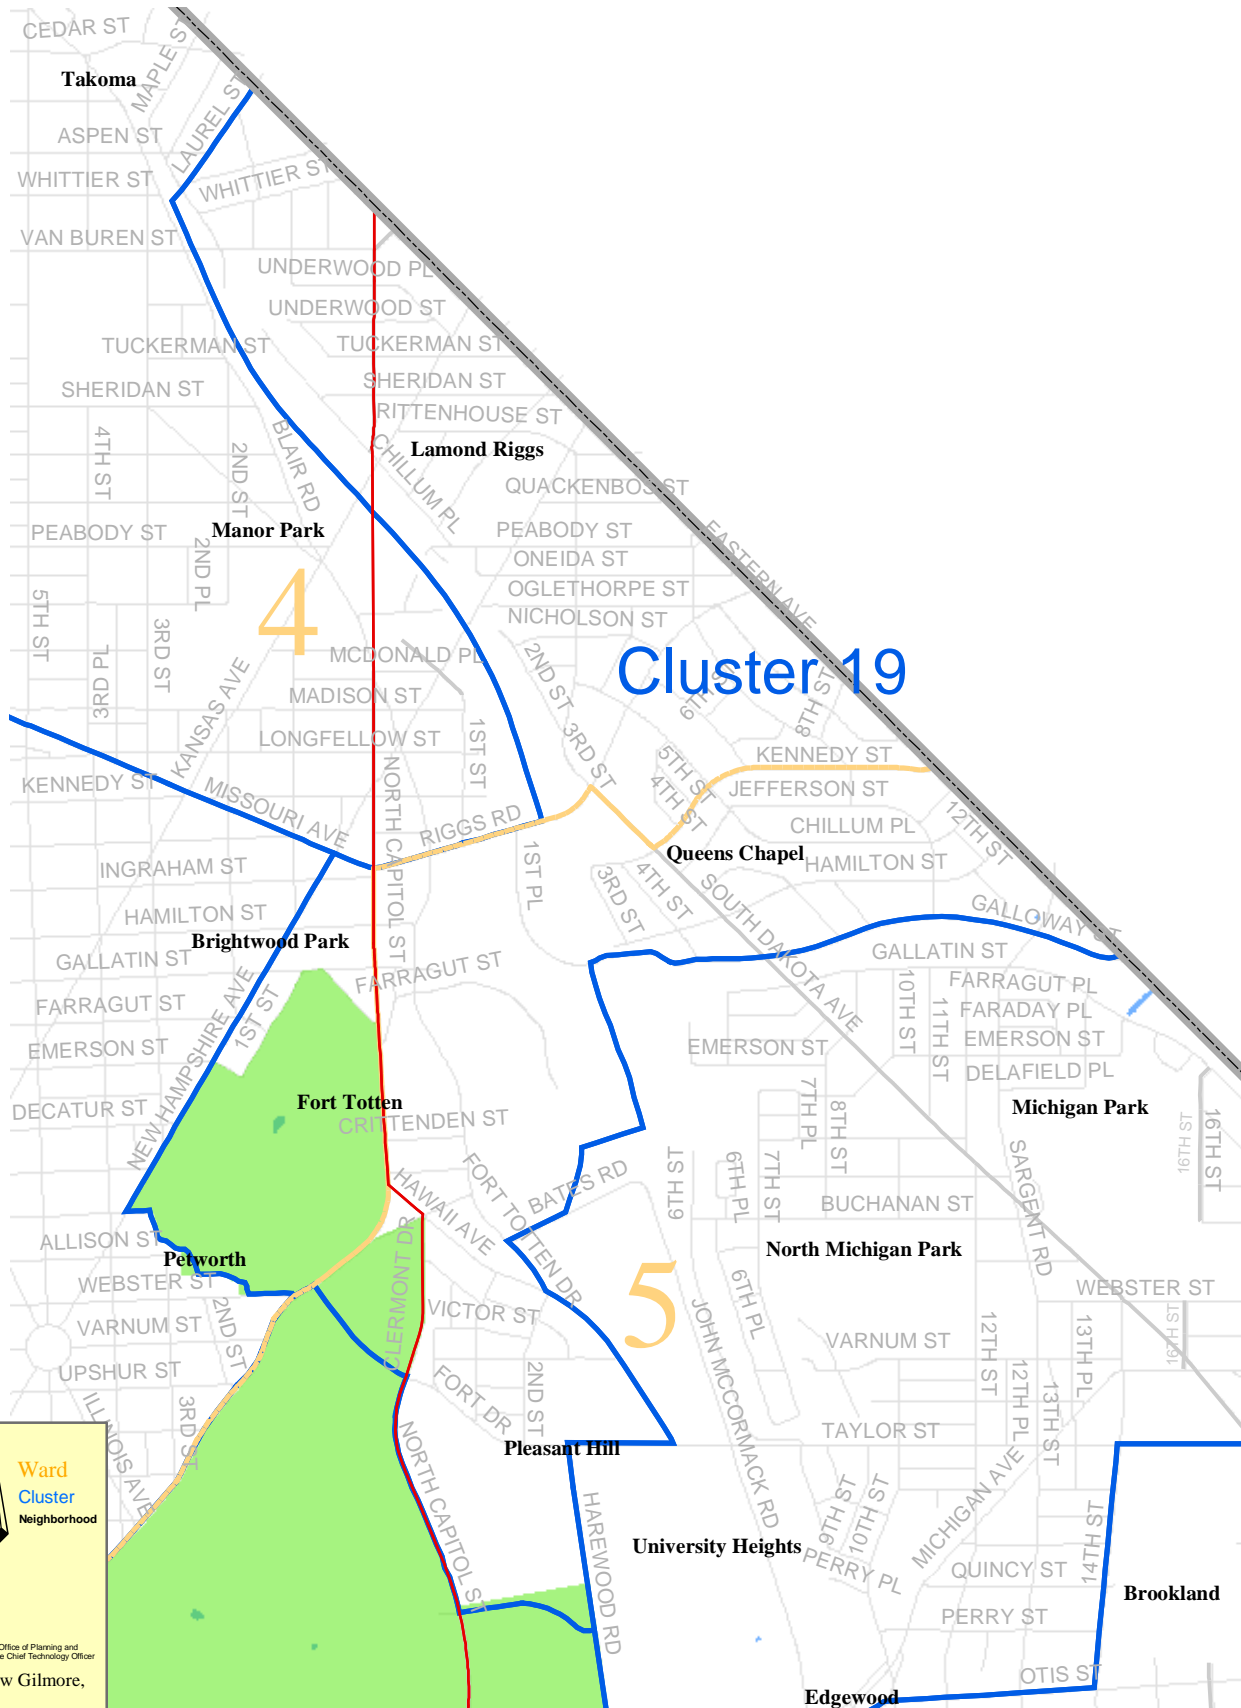

Cluster 19

Washington, D.C. Neighborhoods and Clusters

May 2003
Data from DC Office of Planning and
DC Office of the Chief Technology Officer
Matthew Gilmore,
H-DC