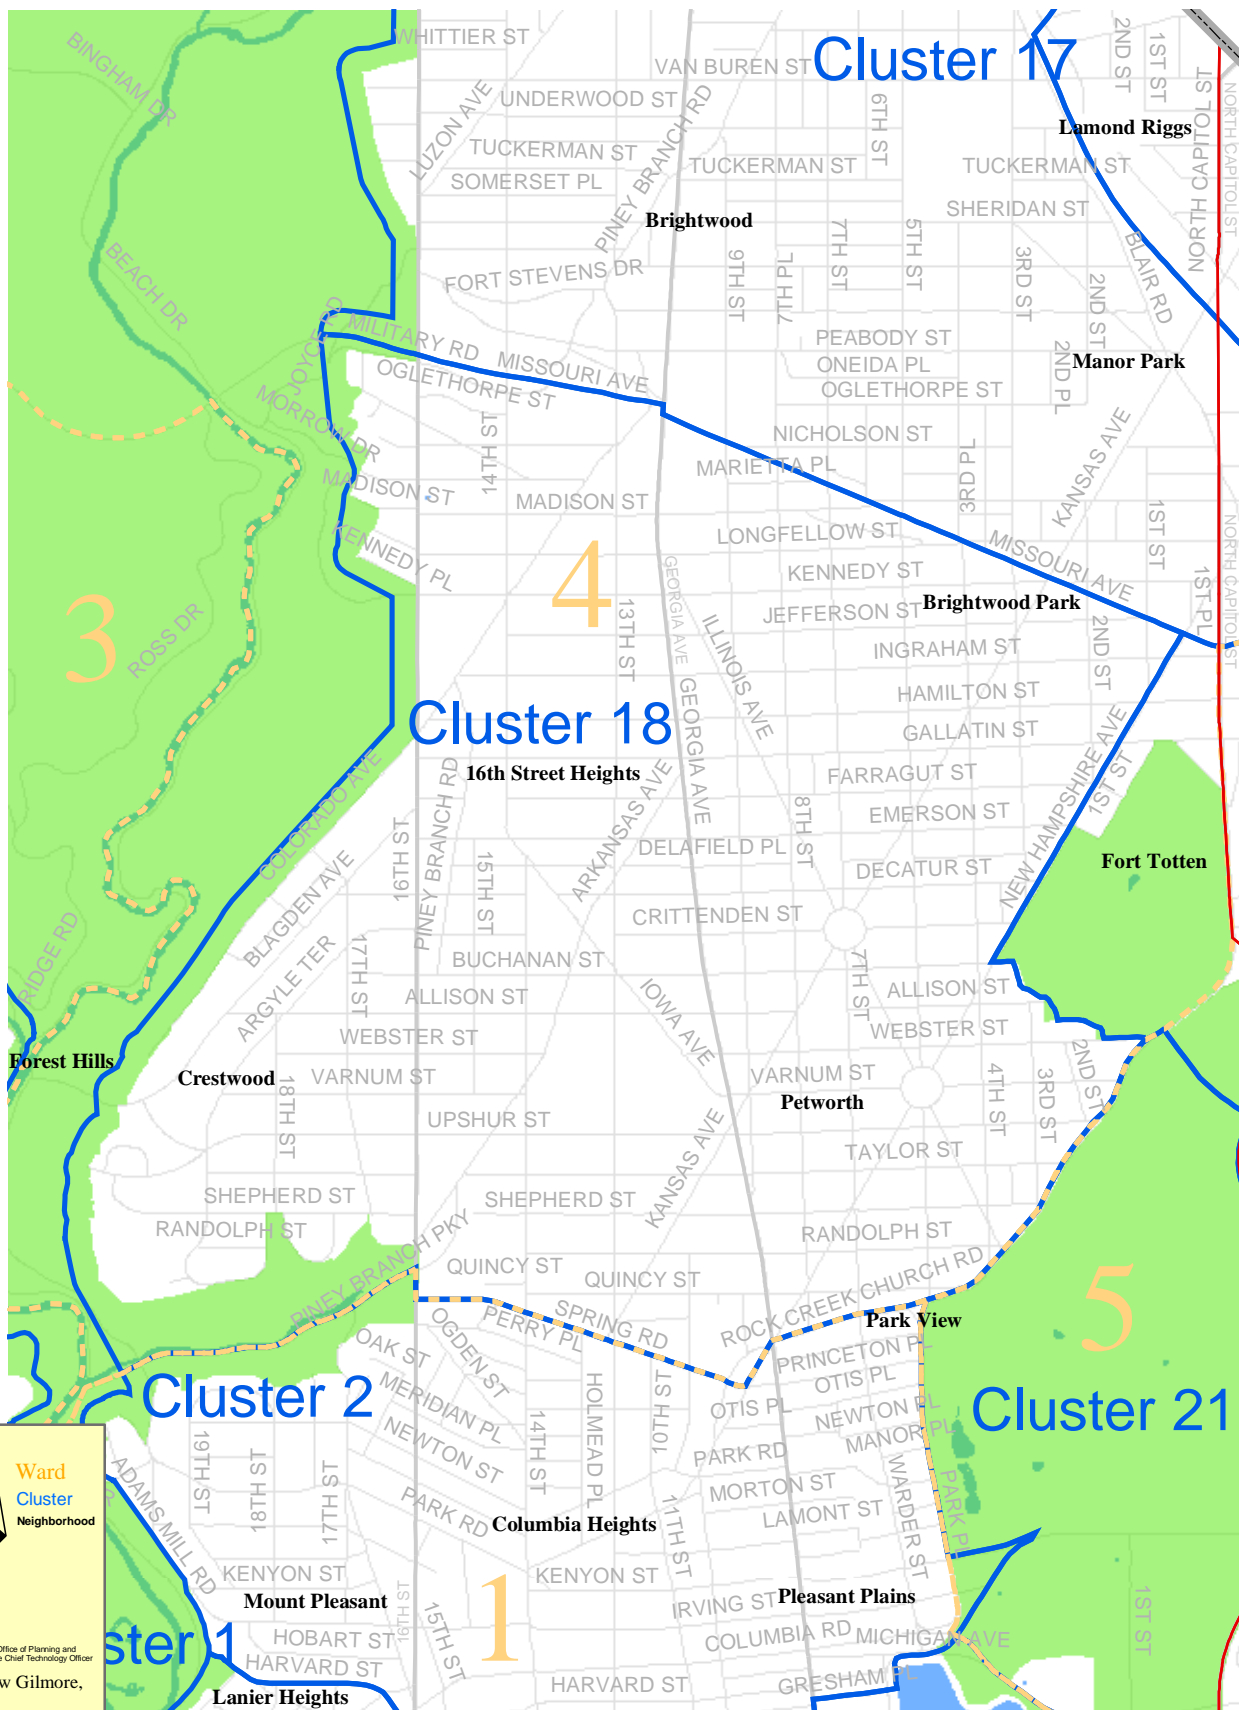

Cluster 18

Washington, D.C. Neighborhoods and Clusters

May 2003
Data from DC Office of Planning and
DC Office of the Chief Technology Officer
Matthew Gilmore,
H-DC