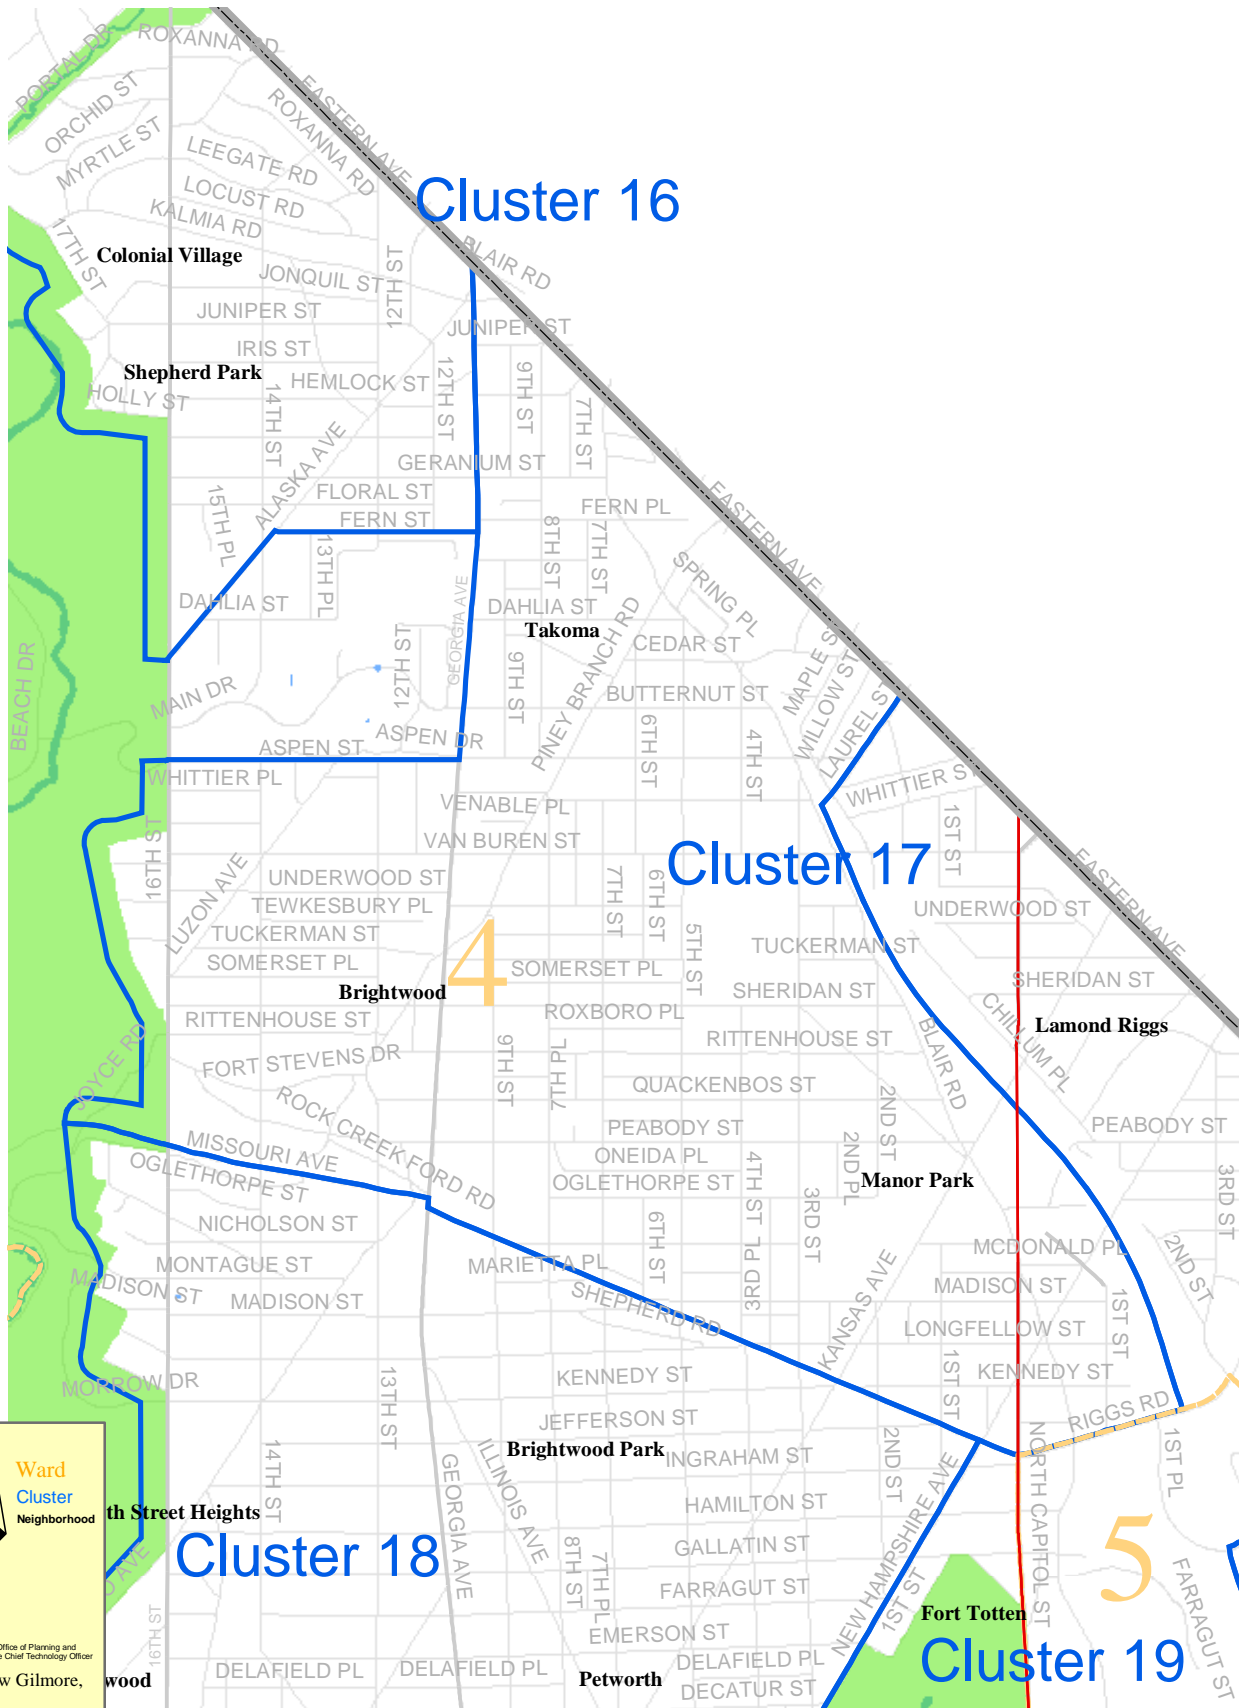

Cluster 17

Washington, D.C. Neighborhoods and Clusters

May 2003
Data from DC Office of Planning and
DC Office of the Chief Technology Officer
Matthew Gilmore,
H-DC