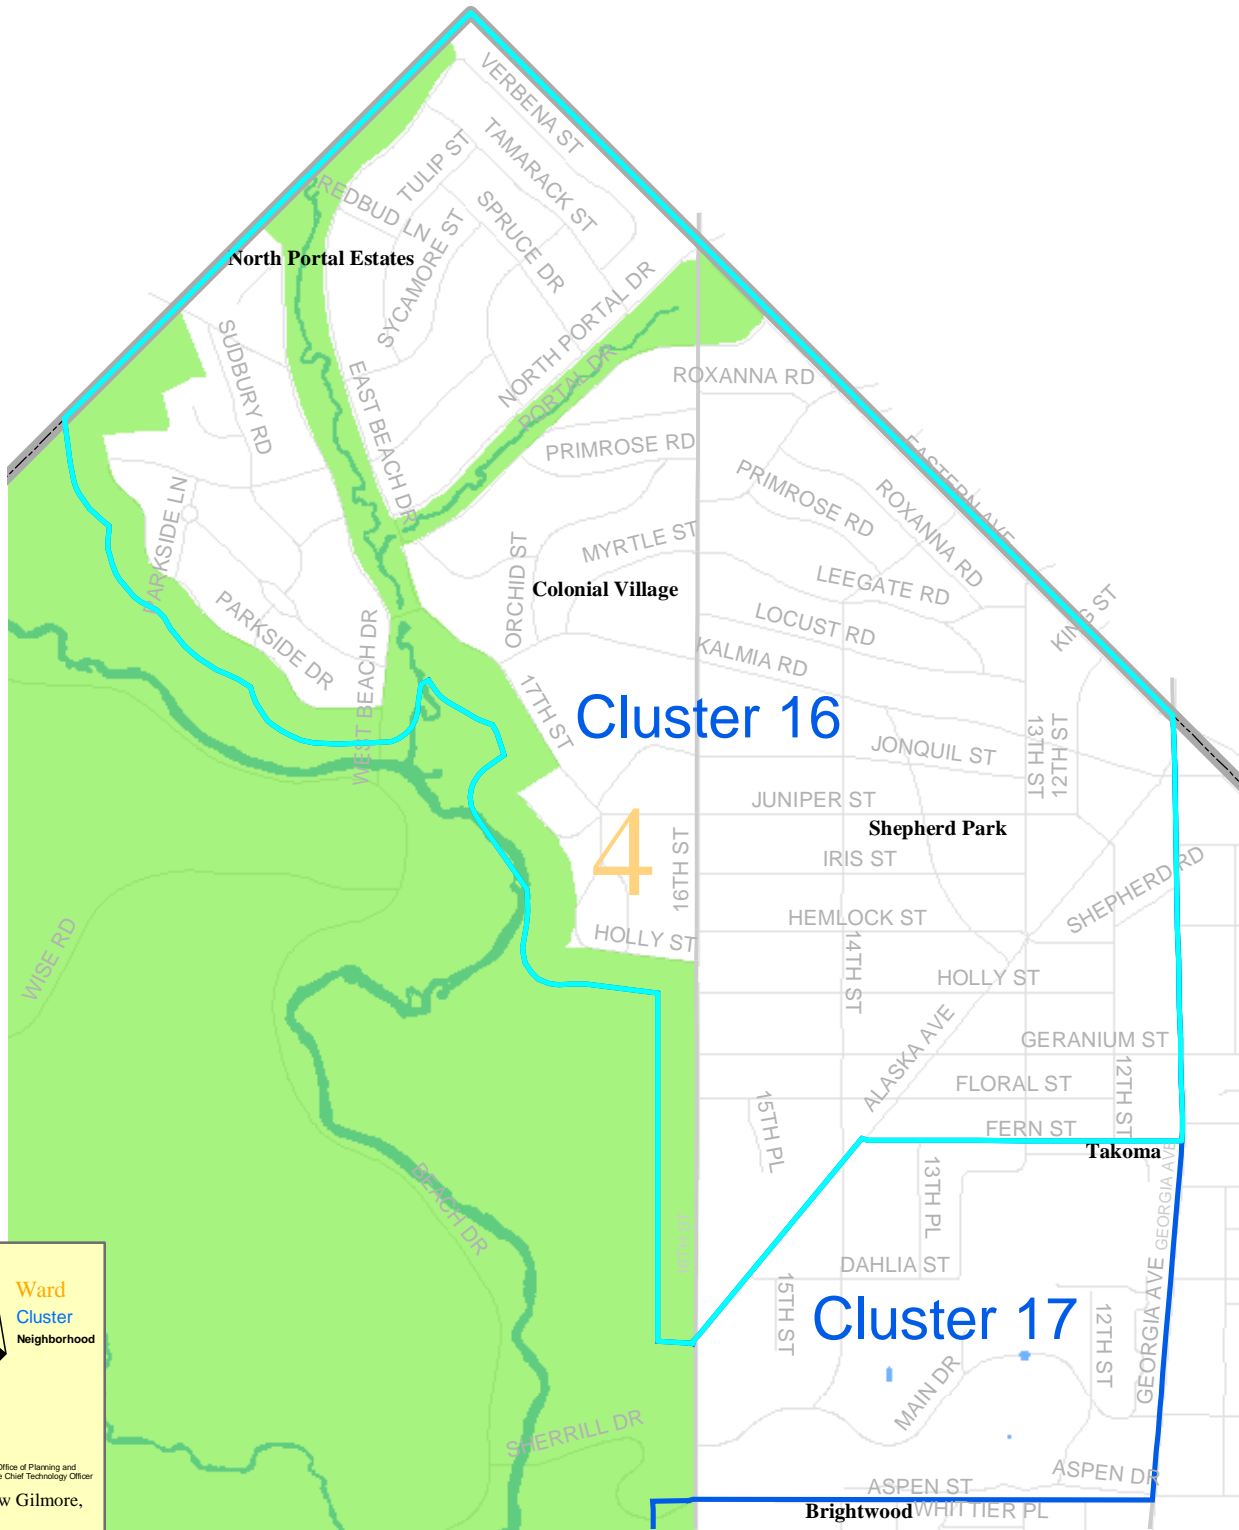

Cluster 16

Washington, D.C. Neighborhoods and Clusters

Ward
Cluster
Neighborhood

May 2003
Data from DC Office of Planning and
DC Office of the Chief Technology Officer
Matthew Gilmore,
H-DC