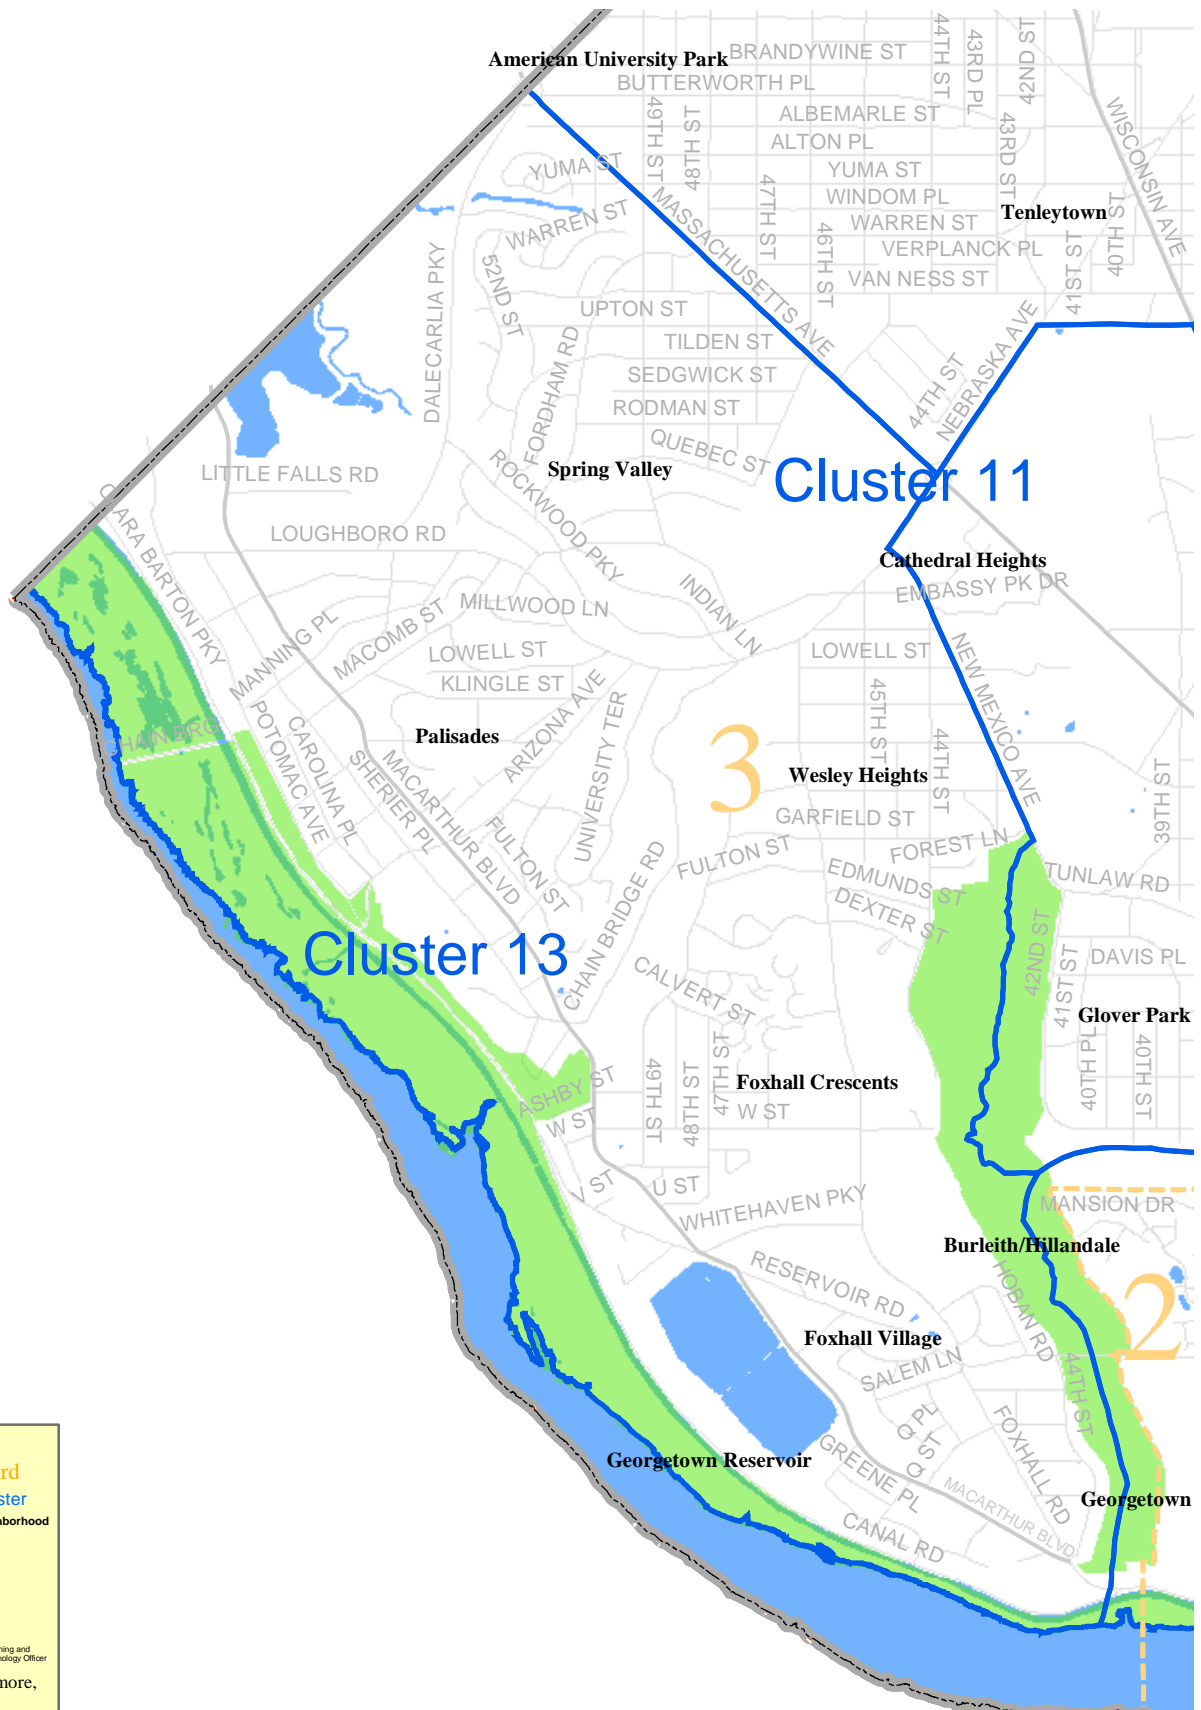

Cluster 13

Washington, D.C. Neighborhoods and Clusters

Ward

Cluster

Neighborhood

May 2003
Data from DC Office of Planning and
DC Office of the Chief Technology Officer
Matthew Gilmore,
H-DC