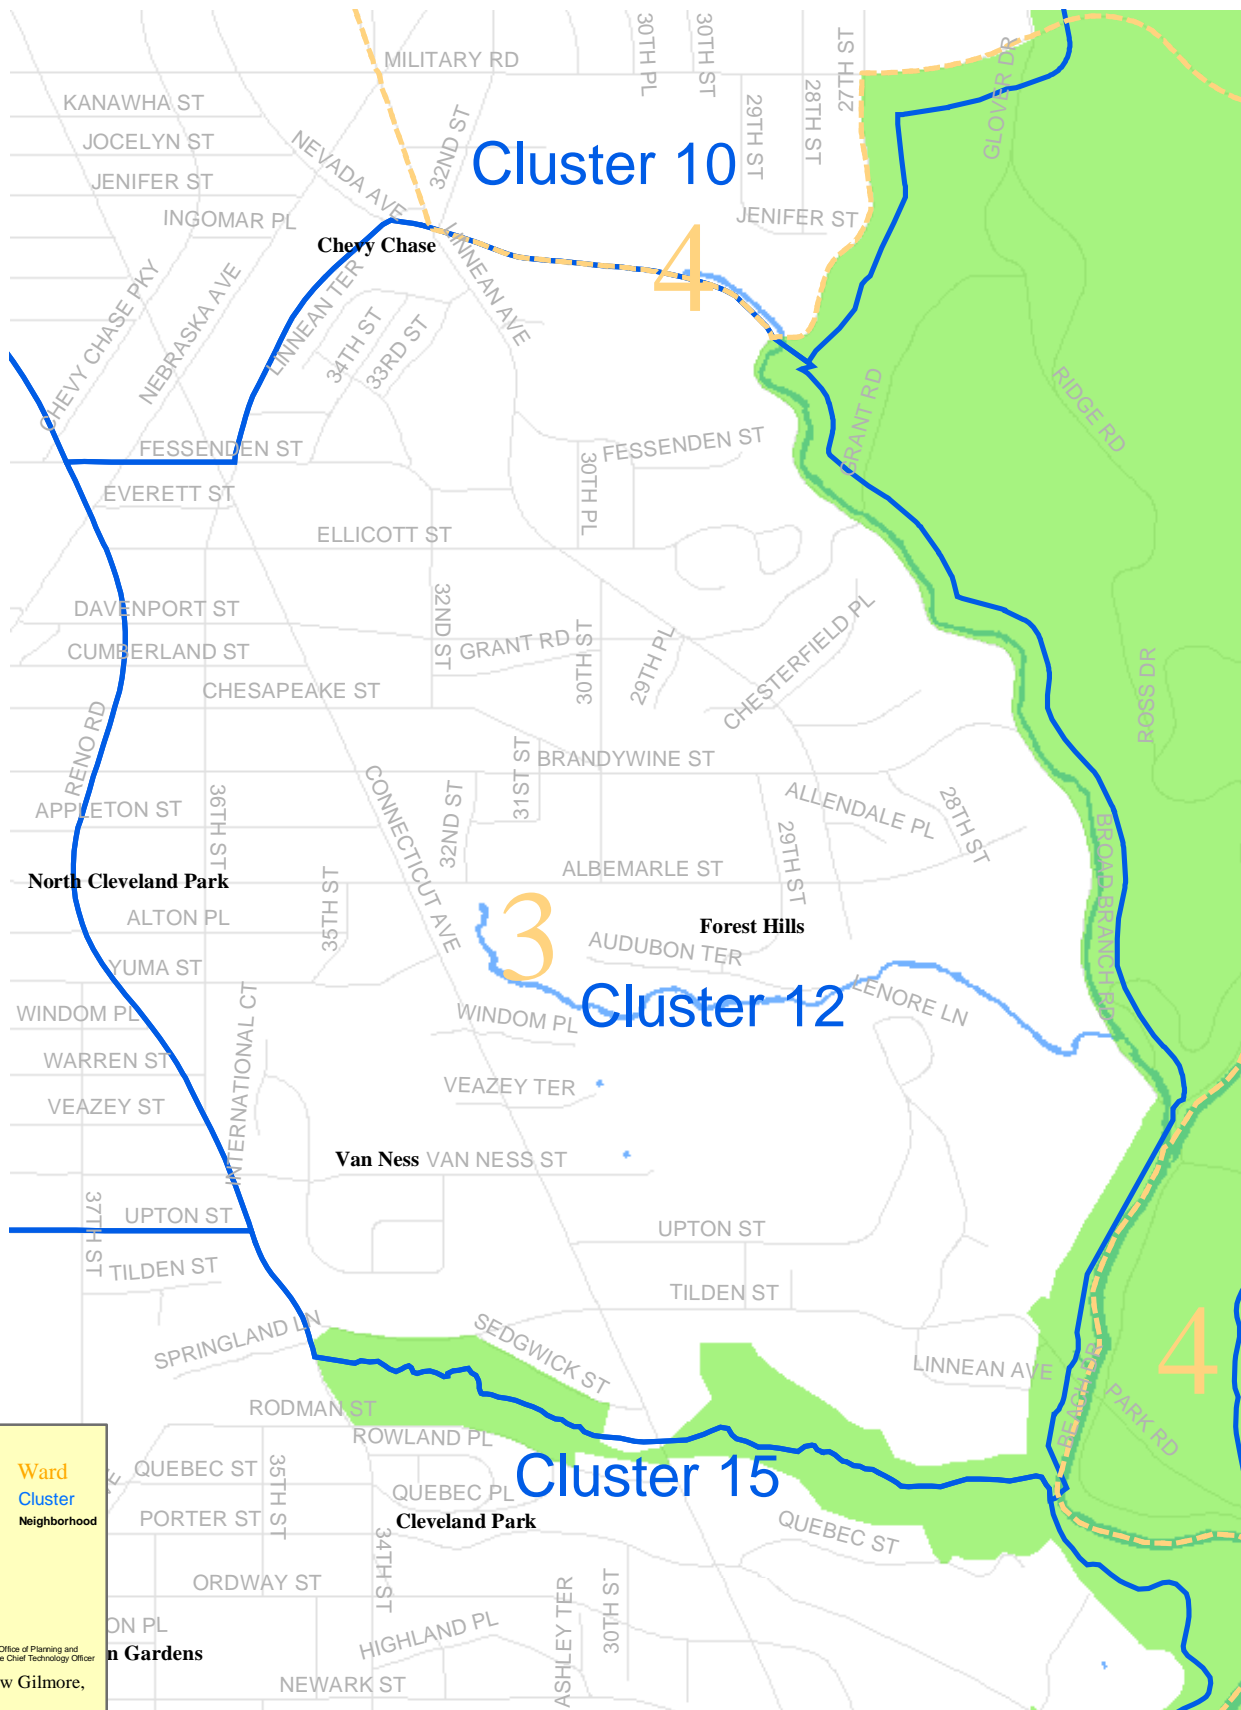

Cluster 12

Washington, D.C. Neighborhoods and Clusters

Ward
Cluster
Neighborhood

May 2003
Data from DC Office of Planning and
DC Office of the Chief Technology Officer
Matthew Gilmore,
H-DC