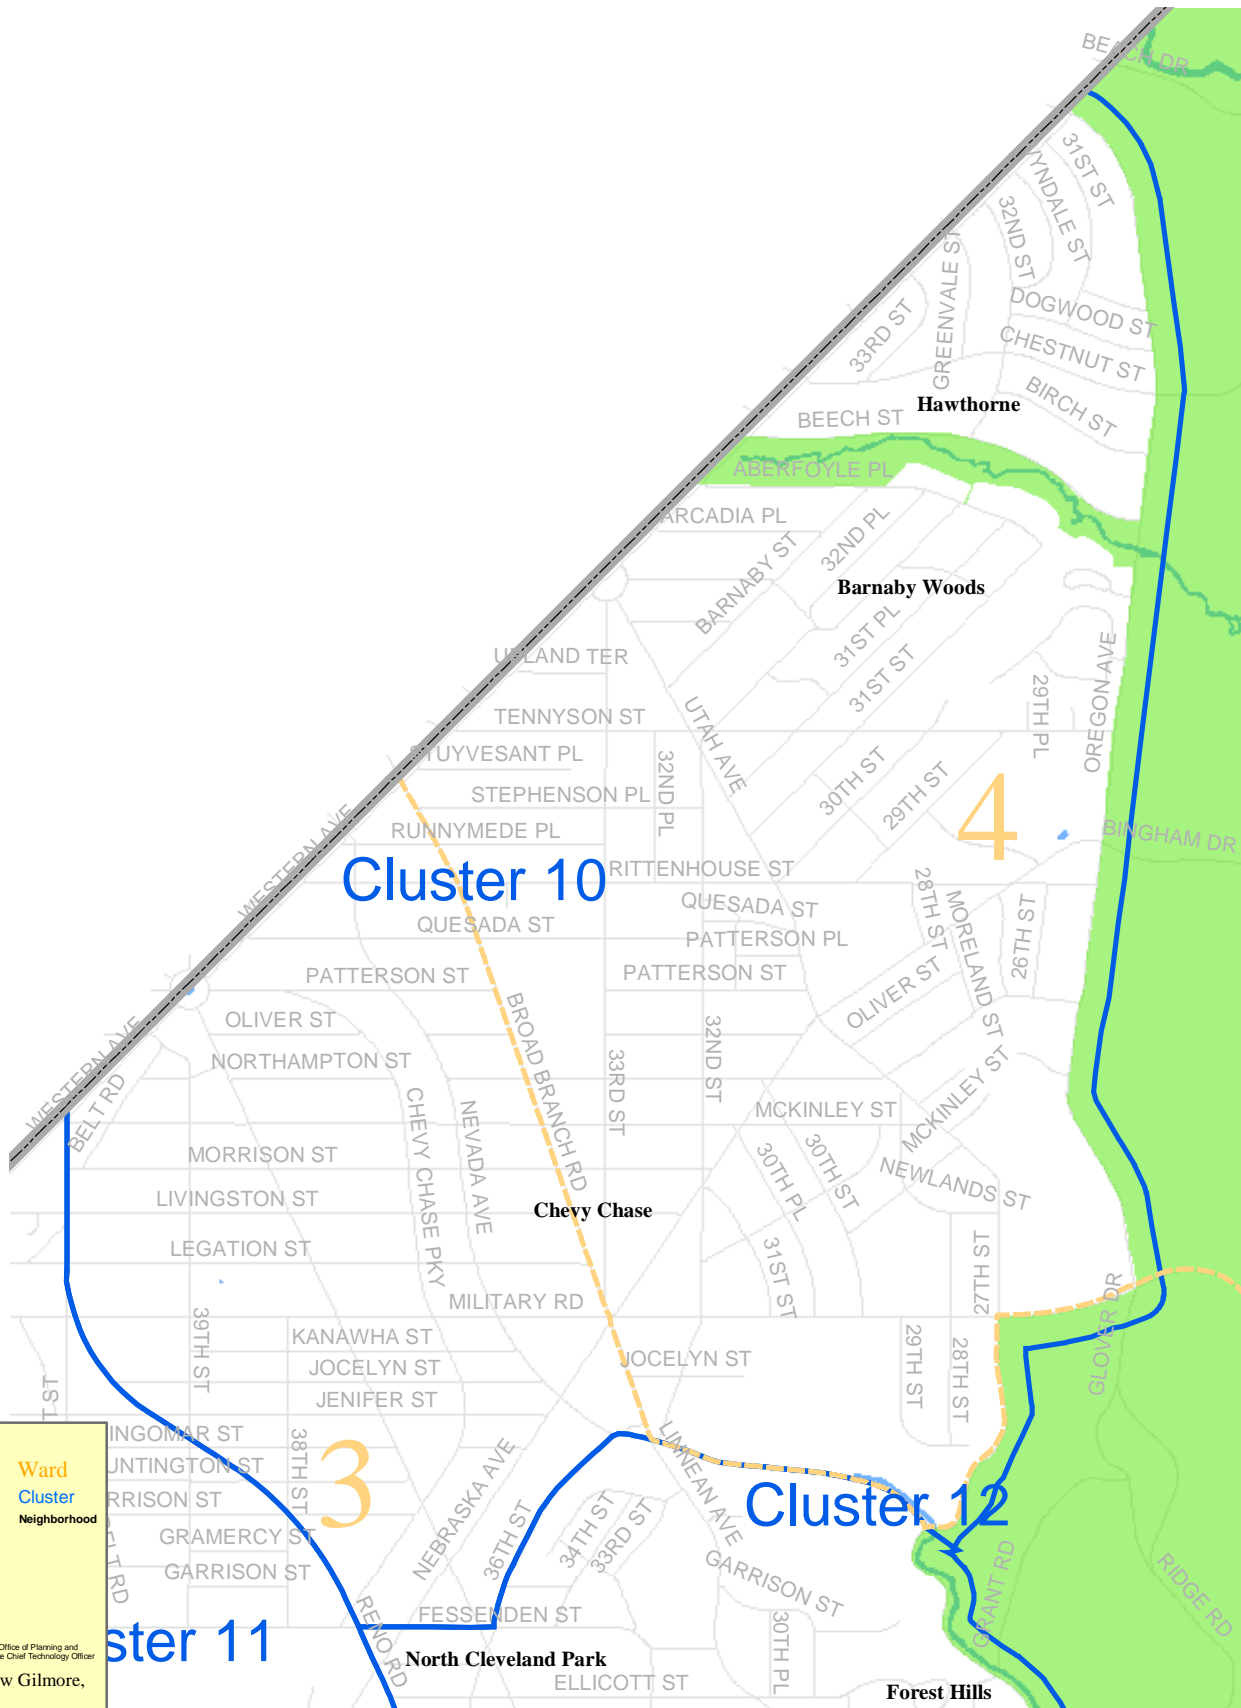

Cluster 10

Washington, D.C. Neighborhoods and Clusters

Legend

- Ward
- Cluster
- Neighborhood

May 2003
Data from DC Office of Planning and DC Office of the Chief Technology Officer
Matthew Gilmore, H-DC