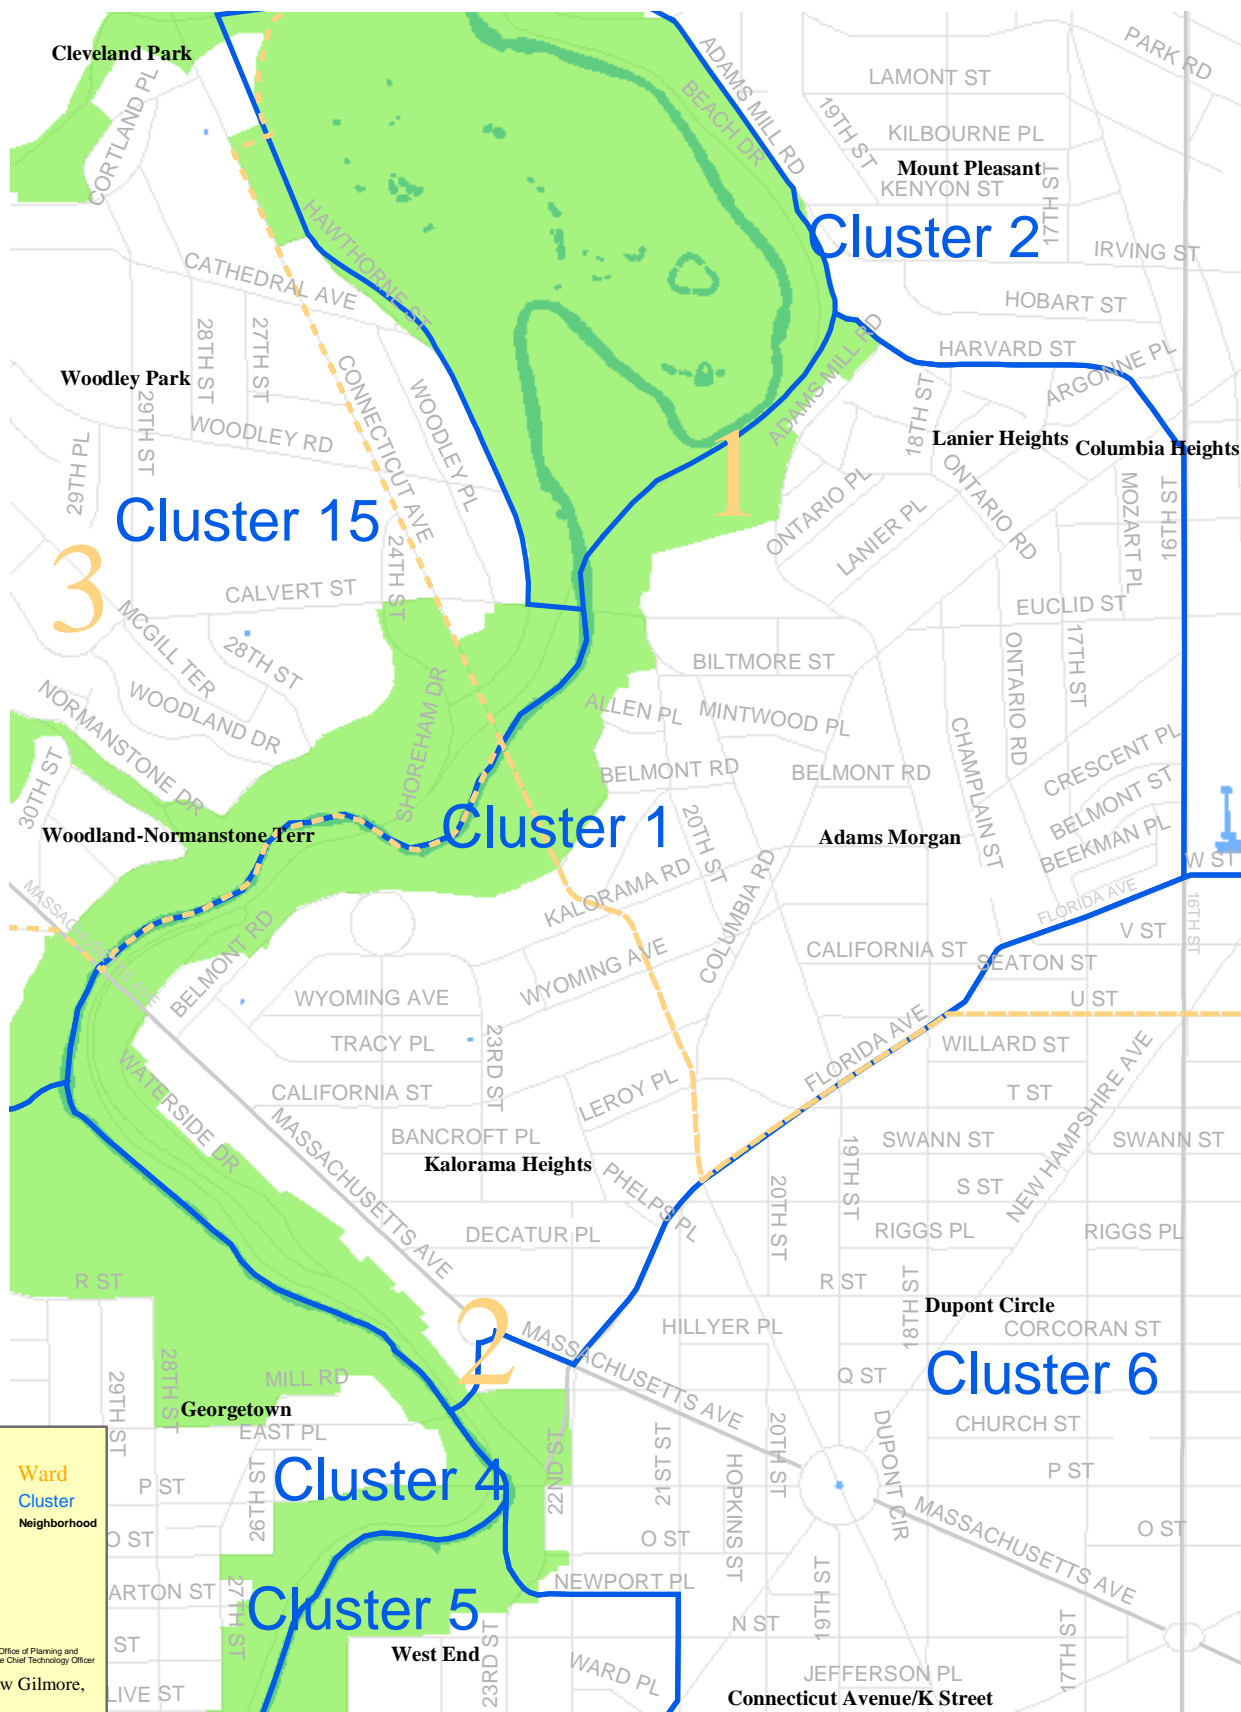

# Cluster 1

# Washington, D.C. Neighborhoods and Clusters

To navigate around map--  
Use Acrobat Zoom In tool to find area of interest

**Legend:**

- Ward (Yellow background)
- Cluster (Blue outline)
- Neighborhood (Black text)